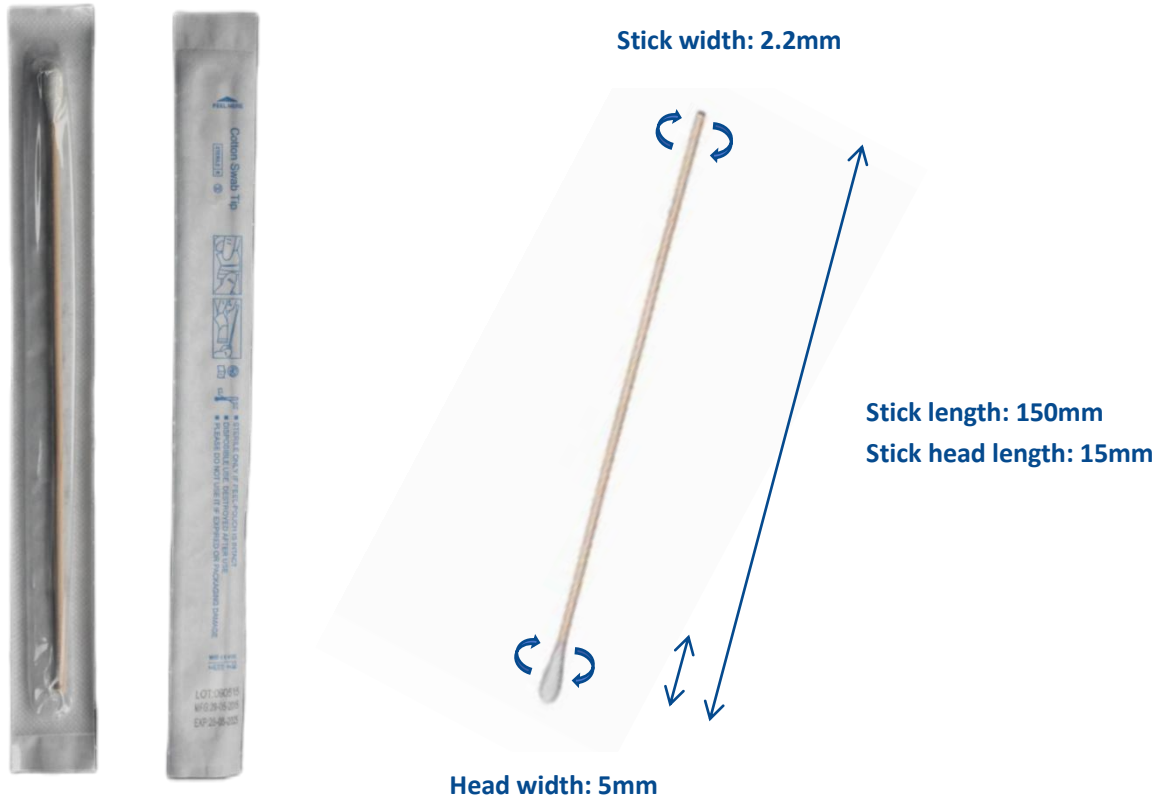

Technical data sheet

GE-10-1 Swab, wooden stick + cotton head Ind. pack

| GE-10-1 Swab, wooden stick + cotton head ind. pack | | |
|--|--|--------|
| Material | Stick | Wood |
| | Head | Cotton |
| Weight | Stick | 0.37g |
| Pack | Ind. pack | |
| Sterility | EO sterile | |
| Usage | Use in general-purpose cell collection | |