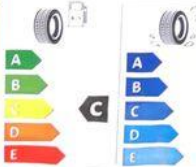

**TRACMAX**

**ALL SEASON**  
**X-PRIVILEO VAN SAVER**

**215/60R17C**  
**109/107T**

215/60R17C 109/107T

**ENERGY**

TRACMAX 215/60R17C 109/107 T

72 dB