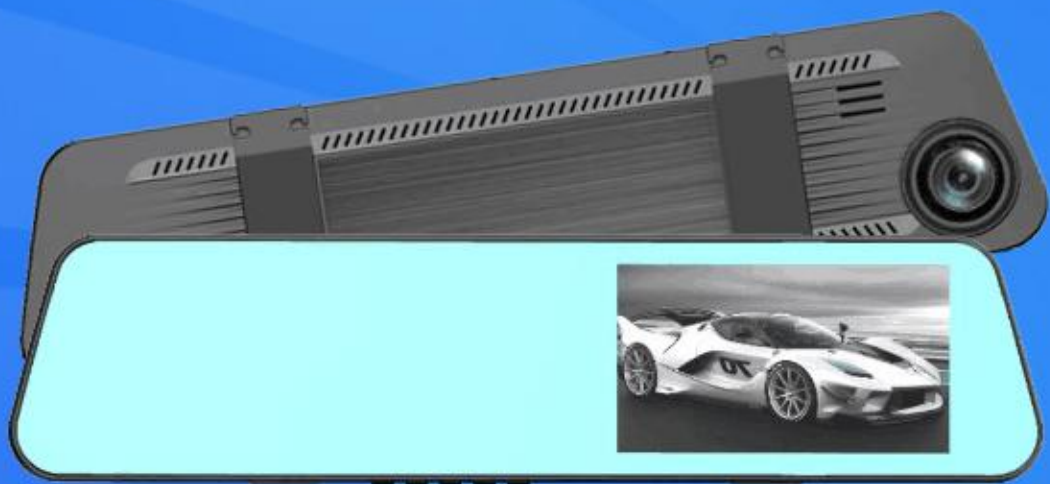

Great 4K & rear 1080P video quality
Reveals more details like car license number

Wi-Fi and APP in IOS/Andriod
Check video and set in phone

Sony Lens, good nightvision

G18

6.86inch Smart 4G Wireless 1080P Dual lens Mirror Camera

6.86inch Touch Screen, easy to use

User-friendly quick start and easy operating menu

4G Network for Wireless Smart driving

Music play/call, GPS navigation

Front 1080P rear 720P dual lens recording

capture details of the front and back of car. HD recording ensures you get the best footage all day and night.

Picture in Picture display

Let you have clear view from front and back-up cam

Classic 4.2inch HD dual lens rearview mirror cam

4.2 inch screen

User-friendly interface for quick recognition and easy operation