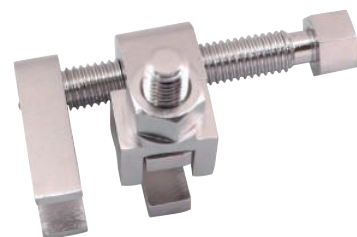

• 922.4511 | Single Pin Clamp 4.5mm X 11.0mm  
 • 922.6011 | Single Pin Clamp 6.0mm X 11.0mm

• 923.4511 | Double Pin Clamp 4.5mm x 11.0mm

• 924.4511 | Open Clamp 4.5mm X 11.0mm

• 925.1111 | Tube to Tube Clamp 11.0mm x 11.0mm

• 926.0001 | Universal Joint Twin Clamp

• 928.0001 | Transverse Clamp

• 929.0001 | Compressor open

• 930.0001 | Tripe Trocar Large

• 931.0001 | Simple Handle for Steinman Pin & Schanz Screw

• 896.011 | T Handle Socket Wrench 11mm