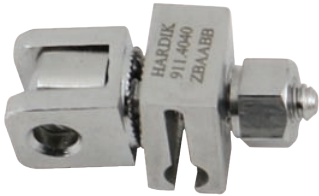

# EXTERNAL FIXATOR

- 977 | LRS Rail 230mm, 300mm, 350mm, 400mm

MATERIAL - Aluminium

- 977.0003 | C.D Units Small
- 977.0004 | C.D Units Big

MATERIAL - Stainless Steel

- 977.0001 | End Clamp

MATERIAL - Aluminium / Stainless Steel

• 903.0203 | Link Joint Clamp 2.0mm Wire 3.0mm Rod  
 • 903.0304 | Link Joint Clamp 3.0mm Wire 4.0mm Rod  
 • 903.0404 | Link Joint Clamp 4.0mm Wire 4.0mm Rod

• 904 | Straight Rod 2.5mm, 3.0mm, 4.0mm Length 100mm, 150mm, 170mm, 200mm, 250mm, 300mm

• 905 | L Rod Small 2.5mm, 3.0mm, 4.0mm 30 x 30mm

• 906 | L Rod Large 2.5mm, 3.0mm, 4.0mm 50 x 50mm

• 907 | Z Rod 2.5mm, 3.0mm, 4.0mm 40 x 40 x 40mm

- 908.0002 | Allen Key 2.0mm
- 908.0003 | Allen Key 3.0mm
- 908.0005 | Allen Key 5.0mm
- 908.0006 | Allen Key 6.0mm

## Small External Fixator and Small Ball & Socket System External Fixator

- **904** | Straight Rod 4.0mm Length 100mm, 150mm, 200mm, 250mm, 300mm

- **C904** | Carbon Fiber Straight Rod 11mm, 14mm Length 100mm, 150mm, 200mm, 250mm, 300mm, 350mm, 400mm, 450mm, 500mm