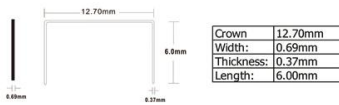

**Item No.: 331101**  
 Product size: 125x20x55mm  
 Punch capacity: 10 sheets  
 Hole diameter: 6mm  
 Packing: 1pc/color box  
 240pcs/carton  
 Carton size: 34.5x28.5x46cm

**Item No.: 331101A**  
 Product size: 125x20x55mm  
 Punch capacity: 10 sheets  
 Hole diameter: 6mm  
 Packing: 1pc/color box  
 240pcs/carton  
 Carton size: 34.5x28.5x46cm

**Item No.: 331101B**  
 Product size: 125x20x55mm  
 Punch capacity: 10 sheets  
 Hole diameter: 6mm  
 Packing: 1pc/color box  
 240pcs/carton  
 Carton size: 34.5x28.5x46cm

**Item No.: 331102**  
 Product size: 55x127x50mm  
 Punch capacity: 10 sheets  
 Hole diameter: 6mm  
 Packing: 1pc/color box  
 144pcs/carton  
 Carton size: 26x21.8x22cm

**Item No.: 331102A**  
 Product size: 55x127x50mm  
 Punch capacity: 10 sheets  
 Hole diameter: 6mm  
 Packing: 1pc/color box  
 144pcs/carton  
 Carton size: 26x21.8x22cm

**Item No.: 331103**  
 Product size: 95x25x70mm  
 Punch capacity: 14 sheets  
 Hole diameter: 6mm  
 Packing: 1pc/color box  
 144pcs/carton  
 Carton size: 31x21.6x26.5cm

**Item No.: 251005**  
 Product size: 45x31x38mm  
 Punch capacity: 1 sheets  
 Hole diameter: 10mm  
 Packing: 1pc/color card  
 240pcs/carton  
 Carton size: 47.5x38x30cm

24/6 staples

Item no.	Size (mm)	Color box	Inner box/CTN
24/6	12.70x6.00	1000pcs	10/500 boxes