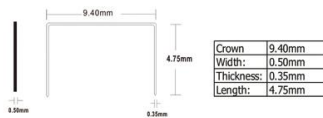

**Item No.: 331102A**  
 Product size: 55x127x50mm  
 Punch capacity: 10 sheets  
 Hole diameter: 6mm  
 Packing: 1pc/color box  
 144pcs/carton  
 Carton size: 26x21.8x22cm

**Item No.: 331103**  
 Product size: 95x25x70mm  
 Punch capacity: 14 sheets  
 Hole diameter: 6mm  
 Packing: 1pc/color box  
 144pcs/carton  
 Carton size: 31x21.6x26.5cm

**Item No.: 251005**  
 Product size: 45x31x38mm  
 Punch capacity: 1 sheets  
 Hole diameter: 10mm  
 Packing: 1pc/color card  
 240pcs/carton  
 Carton size: 47.5x38x30cm

24/6 staples

Item no.	Size (mm)	Color box	Inner box/CTN
24/6	12.70x6.00	1000pcs	10/500 boxes

26/6 staples

Item no.	Size (mm)	Color box	Inner box/CTN
26/6	12.70x6.00	1000pcs	10/500 boxes

Sp19 1/4 staples

Item no.	Size (mm)	Color box	Inner box/CTN
SP19 1/4	9.30x6.00	5000pcs	30/150 boxes

B8 staples

Item no.	Size (mm)	Color box	Inner box/CTN
B8	11.50x7.00	5000pcs	30/150 boxes

NO.10 staples

Item no.	Size (mm)	Color box	Inner box/CTN
NO.10	9.40x4.75	1000pcs	10/1000 boxes

NO.64

Item no.	Size (mm)	Color box	Inner box/CTN
NO.64	7.00x4.00	1000pcs	10/500 boxes

23 series

Item no.	Size (mm)	Color box	Inner box/CTN
23/6	12.90x6.00	1000pcs	10/500 boxes
23/8	12.90x8.00	1000pcs	10/500 boxes
23/10	12.90x10.00	1000pcs	10/500 boxes
23/12	12.90x12.00	1000pcs	10/500 boxes
23/13	12.90x13.00	1000pcs	10/500 boxes
23/15	12.90x15.00	1000pcs	10/500 boxes
23/17	12.90x17.00	1000pcs	10/500 boxes
23/19	12.90x19.00	1000pcs	10/500 boxes
23/20	12.90x20.00	1000pcs	10/500 boxes
23/23	12.90x23.00	1000pcs	10/500 boxes
23/24	12.90x24.00	1000pcs	10/500 boxes