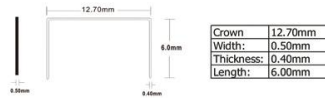

**Item No.: 331102A**  
 Product size: 55x127x50mm  
 Punch capacity: 10 sheets  
 Hole diameter: 6mm  
 Packing: 1pc/color box  
 144pcs/carton  
 Carton size: 26x21.8x22cm

**Item No.: 331103**  
 Product size: 95x25x70mm  
 Punch capacity: 14 sheets  
 Hole diameter: 6mm  
 Packing: 1pc/color box  
 144pcs/carton  
 Carton size: 31x21.6x26.5cm

**Item No.: 251005**  
 Product size: 45x31x38mm  
 Punch capacity: 1 sheets  
 Hole diameter: 10mm  
 Packing: 1pc/color card  
 240pcs/carton  
 Carton size: 47.5x38x30cm

24/6 staples

Item no.	Size (mm)	Color box	Inner box/CTN
24/6	12.70x6.00	1000pcs	10/500 boxes

26/6 staples

Item no.	Size (mm)	Color box	Inner box/CTN
26/6	12.70x6.00	1000pcs	10/500 boxes

Sp19 1/4 staples

Item no.	Size (mm)	Color box	Inner box/CTN
SP19 1/4	9.30x6.00	5000pcs	30/150 boxes

B8 staples

Item no.	Size (mm)	Color box	Inner box/CTN
B8	11.50x7.00	5000pcs	30/150 boxes