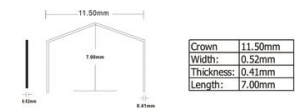

**Item No.: 251005**  
 Product size: 45x31x38mm  
 Punch capacity: 1 sheets  
 Hole diameter: 10mm  
 Packing: 1pc/color card  
 240pcs/carton  
 Carton size: 47.5x38x30cm

24/6 staples

Item no.	Size (mm)	Color box	Inner box/CTN
24/6	12.70x6.00	1000pcs	10/500 boxes

26/6 staples

Item no.	Size (mm)	Color box	Inner box/CTN
26/6	12.70x6.00	1000pcs	10/500 boxes

Sp19 1/4 staples

Item no.	Size (mm)	Color box	Inner box/CTN
SP19 1/4	9.30x6.00	5000pcs	30/150 boxes

B8 staples

Item no.	Size (mm)	Color box	Inner box/CTN
B8	11.50x7.00	5000pcs	30/150 boxes

NO.10 staples

Item no.	Size (mm)	Color box	Inner box/CTN
NO.10	9.40x4.75	1000pcs	10/1000 boxes

NO.64

Item no.	Size (mm)	Color box	Inner box/CTN
NO.64	7.00x4.00	1000pcs	10/500 boxes

23 series

Item no.	Size (mm)	Color box	Inner box/CTN
23/6	12.90x6.00	1000pcs	10/500 boxes
23/8	12.90x8.00	1000pcs	10/500 boxes
23/10	12.90x10.00	1000pcs	10/500 boxes
23/12	12.90x12.00	1000pcs	10/500 boxes
23/13	12.90x13.00	1000pcs	10/500 boxes
23/15	12.90x15.00	1000pcs	10/500 boxes
23/17	12.90x17.00	1000pcs	10/500 boxes
23/19	12.90x19.00	1000pcs	10/500 boxes
23/20	12.90x20.00	1000pcs	10/500 boxes
23/23	12.90x23.00	1000pcs	10/500 boxes
23/24	12.90x24.00	1000pcs	10/500 boxes