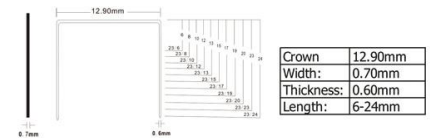

26/6 staples

Item no.	Size (mm)	Color box	Inner box/CTN
26/6	12.70x6.00	1000pcs	10/500 boxes

Sp19 1/4 staples

Item no.	Size (mm)	Color box	Inner box/CTN
SP19 1/4	9.30x6.00	5000pcs	30/150 boxes

B8 staples

Item no.	Size (mm)	Color box	Inner box/CTN
B8	11.50x7.00	5000pcs	30/150 boxes

NO.10 staples

Item no.	Size (mm)	Color box	Inner box/CTN
NO.10	9.40x4.75	1000pcs	10/1000 boxes

NO.64

Item no.	Size (mm)	Color box	Inner box/CTN
NO.64	7.00x4.00	1000pcs	10/500 boxes

23 series

Item no.	Size (mm)	Color box	Inner box/CTN
23/6	12.90x6.00	1000pcs	10/500 boxes
23/8	12.90x8.00	1000pcs	10/500 boxes
23/10	12.90x10.00	1000pcs	10/500 boxes
23/12	12.90x12.00	1000pcs	10/500 boxes
23/13	12.90x13.00	1000pcs	10/500 boxes
23/15	12.90x15.00	1000pcs	10/500 boxes
23/17	12.90x17.00	1000pcs	10/500 boxes
23/19	12.90x19.00	1000pcs	10/500 boxes
23/20	12.90x20.00	1000pcs	10/500 boxes
23/23	12.90x23.00	1000pcs	10/500 boxes
23/24	12.90x24.00	1000pcs	10/500 boxes

**Item No.: 328108**  
Product size: 57x37x46mm  
Packing: 1pc/color box,  
288pcs/carton  
Carton size: 40x26.5x27cm

**Item No.: 328120A**  
Product size: 57x31x39mm  
Packing: 1pc/color box,  
288pcs/carton  
Carton size: 29x26.5x28.5cm