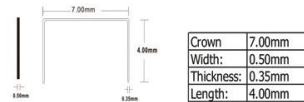

**Item No.: 251005**  
 Product size: 45x31x38mm  
 Punch capacity: 1 sheets  
 Hole diameter: 10mm  
 Packing: 1pc/color card  
 240pcs/carton  
 Carton size: 47.5x38x30cm

24/6 staples

Item no.	Size (mm)	Color box	Inner box/CTN
24/6	12.70x6.00	1000pcs	10/500 boxes

26/6 staples

Item no.	Size (mm)	Color box	Inner box/CTN
26/6	12.70x6.00	1000pcs	10/500 boxes

Sp19 1/4 staples

Item no.	Size (mm)	Color box	Inner box/CTN
SP19 1/4	9.30x6.00	5000pcs	30/150 boxes

B8 staples

Item no.	Size (mm)	Color box	Inner box/CTN
B8	11.50x7.00	5000pcs	30/150 boxes

NO.10 staples

Item no.	Size (mm)	Color box	Inner box/CTN
NO.10	9.40x4.75	1000pcs	10/1000 boxes

NO.64

Item no.	Size (mm)	Color box	Inner box/CTN
NO.64	7.00x4.00	1000pcs	10/500 boxes

23 series

Item no.	Size (mm)	Color box	Inner box/CTN
23/6	12.90x6.00	1000pcs	10/500 boxes
23/8	12.90x8.00	1000pcs	10/500 boxes
23/10	12.90x10.00	1000pcs	10/500 boxes
23/12	12.90x12.00	1000pcs	10/500 boxes
23/13	12.90x13.00	1000pcs	10/500 boxes
23/15	12.90x15.00	1000pcs	10/500 boxes
23/17	12.90x17.00	1000pcs	10/500 boxes
23/19	12.90x19.00	1000pcs	10/500 boxes
23/20	12.90x20.00	1000pcs	10/500 boxes
23/23	12.90x23.00	1000pcs	10/500 boxes
23/24	12.90x24.00	1000pcs	10/500 boxes