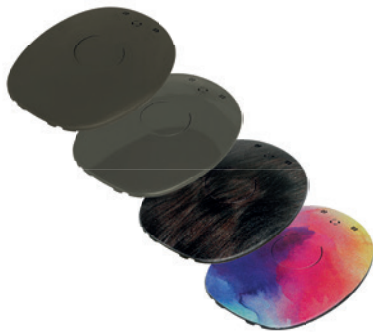

Black Cover Kit

Set of 4 Covers 36371

- 1 Matt Black Cover
- 1 Glossy Black Cover
- 1 Jet Black Design Cover
- 1 Watercolour Design Cover

Anthracite Cover Kit

Set of 4 Covers 36372

- 1 Matt Anthracite Cover
- 1 Glossy Anthracite Cover
- 1 Jet Black Design Cover
- 1 Watercolour Design Cover