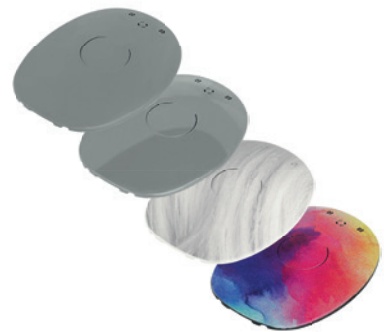

Ebony Cover Kit

Set of 4 Covers 36375

- 1 Matt Ebony Cover
- 1 Glossy Ebony Cover
- 1 Dark Brown Design Cover
- 1 Watercolour Design Cover

Nordic Grey Cover Kit

Set of 4 Covers 36374

- 1 Matt Nordic Grey Cover
- 1 Glossy Nordic Grey Cover
- 1 Light Brown Design Cover
- 1 Watercolour Design Cover