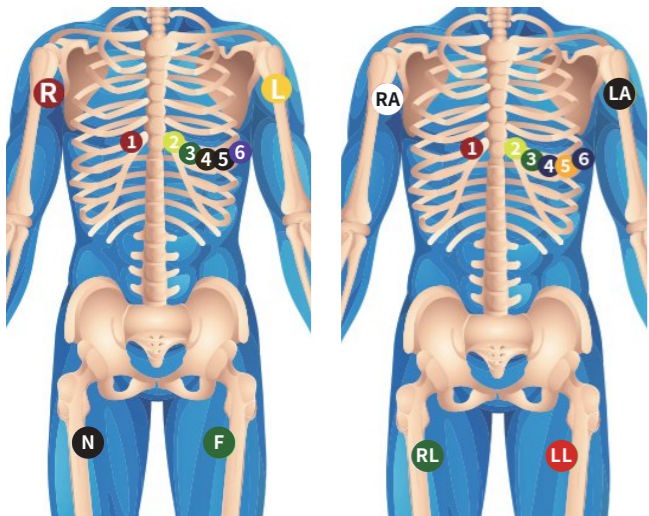

EKG CONNECTOR

LEAD POSITION MARKED

PATIENT SIDE

Hot product display

Compatible Model	P/N	Description	Image
Bionet			
(10KΩ resistor)	U223-11BA	10-lead cable and leads, Banana 4.0mm,AHA	
	U223-11BE	10-lead cable and leads, Banana 4.0mm,IEC	
	U223-11DA	10-lead cable and leads, Din 3.0mm,AHA	
	U223-11DE	10-lead cable and leads, Din 3.0mm,IEC	
	U223-11SA	10-lead cable and leads, Snap,AHA	
	U223-11SE	10-lead cable and leads, Snap,IEC	
	U223-11CA	10-lead cable and leads, Clip,AHA	
	U223-11CE	10-lead cable and leads, Clip,IEC	
Biocare			
ECG-101/101G/300/300G,ECG-1200,ECG-9803	U246-11BA	10-lead cable and leads, Banana 4.0mm,AHA	
	U246-11BE	10-lead cable and leads, Banana 4.0mm,IEC	
	U246-11DA	10-lead cable and leads, Din 3.0mm,AHA	
	U246-11DE	10-lead cable and leads, Din 3.0mm,IEC	
	U246-11SA	10-lead cable and leads, Snap,AHA	
	U246-11SE	10-lead cable and leads, Snap,IEC	
	U246-11CA	10-lead cable and leads, Clip,AHA	
U246-11CE	10-lead cable and leads, Clip,IEC		
BTL			
BTL-08 (4.7KΩ resistor)	U2107-11BA	10-lead cable and leads, Banana 4.0mm,AHA	
	U2107-11BE	10-lead cable and leads, Banana 4.0mm,IEC	
	U2107-11DA	10-lead cable and leads, Din 3.0mm,AHA	
	U2107-11DE	10-lead cable and leads, Din 3.0mm,IEC	
	U2107-11SA	10-lead cable and leads, Snap,AHA	
	U2107-11SE	10-lead cable and leads, Snap,IEC	
	U2107-11CA	10-lead cable and leads, Clip,AHA	
U2107-11CE	10-lead cable and leads, Clip,IEC		
Burdick Quinton			
Burdick (quinton):Eclipse 4,Eclipse400, Eclipse8, Ellipse800,Eclipse 850, Eclipse 850i,Eclipse Plus,Eclipse LE II Burdick with serial Number starting with 1067 or 92304, Atria: Atria Plus, Atria3000.	U245-11BA	10-lead cable and leads, Banana 4.0mm,AHA	
	U245-11BE	10-lead cable and leads, Banana 4.0mm,IEC	
	U245-11DA	10-lead cable and leads, Din 3.0mm,AHA	
	U245-11DE	10-lead cable and leads, Din 3.0mm,IEC	
	U245-11SA	10-lead cable and leads, Snap,AHA	
	U245-11SE	10-lead cable and leads, Snap,IEC	
	U245-11CA	10-lead cable and leads, Clip,AHA	
	U245-11CE	10-lead cable and leads, Clip,IEC	
Burdick			
EK-10	U245-21BA	10-lead cable and leads, Banana 4.0mm,AHA	
	U245-21BE	10-lead cable and leads, Banana 4.0mm,IEC	
	U245-21DA	10-lead cable and leads, Din 3.0mm,AHA	
	U245-21DE	10-lead cable and leads, Din 3.0mm,IEC	
	U245-21SA	10-lead cable and leads, Snap,AHA	
	U245-21SE	10-lead cable and leads, Snap,IEC	
	U245-21CA	10-lead cable and leads, Clip,AHA	
	U245-21CE	10-lead cable and leads, Clip,IEC	
Burdick			
Elite,Elitell,E-350, E350i,E550,E560,Burdick #007705,Stress cable with detachable leads 007706 (4.7KΩ resistor)	U245-31BA	10-lead cable and leads, Banana 4.0mm,AHA	
	U245-31BE	10-lead cable and leads, Banana 4.0mm,IEC	
	U245-31DA	10-lead cable and leads, Din 3.0mm,AHA	
	U245-31DE	10-lead cable and leads, Din 3.0mm,IEC	
	U245-31SA	10-lead cable and leads, Snap,AHA	
	U245-31SE	10-lead cable and leads, Snap,IEC	
	U245-31CA	10-lead cable and leads, Clip,AHA	
	U245-31CE	10-lead cable and leads, Clip,IEC	
Comen			
New	U238-11BA	10-lead cable and leads, Banana 4.0mm,AHA	
	U238-11BE	10-lead cable and leads, Banana 4.0mm,IEC	
	U238-11DA	10-lead cable and leads, Din 3.0mm,AHA	
	U238-11DE	10-lead cable and leads, Din 3.0mm,IEC	
	U238-11SA	10-lead cable and leads, Snap,AHA	
	U238-11SE	10-lead cable and leads, Snap,IEC	
	U238-11CA	10-lead cable and leads, Clip,AHA	
	U238-11CE	10-lead cable and leads, Clip,IEC	
Carewell			
New	U290-11BA	10-lead cable and leads, Banana 4.0mm,AHA	
	U290-11BE	10-lead cable and leads, Banana 4.0mm,IEC	
	U290-11DA	10-lead cable and leads, Din 3.0mm,AHA	
	U290-11DE	10-lead cable and leads, Din 3.0mm,IEC	
	U290-11SA	10-lead cable and leads, Snap,AHA	
	U290-11SE	10-lead cable and leads, Snap,IEC	
	U290-11CA	10-lead cable and leads, Clip,AHA	
	U290-11CE	10-lead cable and leads, Clip,IEC	
Dixtal			
New	U295-11BA	10-lead cable and leads, Banana 4.0mm,AHA	
	U295-11BE	10-lead cable and leads, Banana 4.0mm,IEC	
	U295-11DA	10-lead cable and leads, Din 3.0mm,AHA	
	U295-11DE	10-lead cable and leads, Din 3.0mm,IEC	
	U295-11SA	10-lead cable and leads, Snap,AHA	
	U295-11SE	10-lead cable and leads, Snap,IEC	
	U295-11CA	10-lead cable and leads, Clip,AHA	
	U295-11CE	10-lead cable and leads, Clip,IEC	