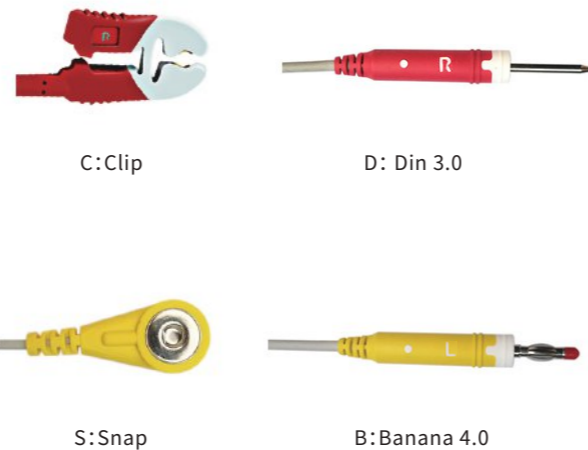

EKG CONNECTOR

LEAD POSITION MARKED

PATIENT SIDE

Hot product display

Compatible Model	P/N	Description	Image
Bionet			
(10KΩ resistor)	U223-11BA	10-lead cable and leads, Banana 4.0mm,AHA	
	U223-11BE	10-lead cable and leads, Banana 4.0mm,IEC	
	U223-11DA	10-lead cable and leads, Din 3.0mm,AHA	
	U223-11DE	10-lead cable and leads, Din 3.0mm,IEC	
	U223-11SA	10-lead cable and leads, Snap,AHA	
	U223-11SE	10-lead cable and leads, Snap,IEC	
	U223-11CA	10-lead cable and leads, Clip,AHA	
	U223-11CE	10-lead cable and leads, Clip,IEC	
Biocare			
ECG-101/101G/300/300G,ECG-1200,ECG-9803	U246-11BA	10-lead cable and leads, Banana 4.0mm,AHA	
	U246-11BE	10-lead cable and leads, Banana 4.0mm,IEC	
	U246-11DA	10-lead cable and leads, Din 3.0mm,AHA	
	U246-11DE	10-lead cable and leads, Din 3.0mm,IEC	
	U246-11SA	10-lead cable and leads, Snap,AHA	
	U246-11SE	10-lead cable and leads, Snap,IEC	
	U246-11CA	10-lead cable and leads, Clip,AHA	
U246-11CE	10-lead cable and leads, Clip,IEC		
BTL			
BTL-08 (4.7KΩ resistor)	U2107-11BA	10-lead cable and leads, Banana 4.0mm,AHA	
	U2107-11BE	10-lead cable and leads, Banana 4.0mm,IEC	
	U2107-11DA	10-lead cable and leads, Din 3.0mm,AHA	
	U2107-11DE	10-lead cable and leads, Din 3.0mm,IEC	
	U2107-11SA	10-lead cable and leads, Snap,AHA	
	U2107-11SE	10-lead cable and leads, Snap,IEC	
	U2107-11CA	10-lead cable and leads, Clip,AHA	
U2107-11CE	10-lead cable and leads, Clip,IEC		
Burdick Quinton			
Burdick (quinton):Eclipse 4,Eclipse400, Eclipse8, Ellipse800,Eclipse 850, Eclipse 850i,Eclipse Plus,Eclipse LE II Burdick with serial Number starting with 1067 or 92304, Atria: Atria Plus, Atria3000.	U245-11BA	10-lead cable and leads, Banana 4.0mm,AHA	
	U245-11BE	10-lead cable and leads, Banana 4.0mm,IEC	
	U245-11DA	10-lead cable and leads, Din 3.0mm,AHA	
	U245-11DE	10-lead cable and leads, Din 3.0mm,IEC	
	U245-11SA	10-lead cable and leads, Snap,AHA	
	U245-11SE	10-lead cable and leads, Snap,IEC	
	U245-11CA	10-lead cable and leads, Clip,AHA	
	U245-11CE	10-lead cable and leads, Clip,IEC	
Burdick			
EK-10	U245-21BA	10-lead cable and leads, Banana 4.0mm,AHA	
	U245-21BE	10-lead cable and leads, Banana 4.0mm,IEC	
	U245-21DA	10-lead cable and leads, Din 3.0mm,AHA	
	U245-21DE	10-lead cable and leads, Din 3.0mm,IEC	
	U245-21SA	10-lead cable and leads, Snap,AHA	
	U245-21SE	10-lead cable and leads, Snap,IEC	
	U245-21CA	10-lead cable and leads, Clip,AHA	
	U245-21CE	10-lead cable and leads, Clip,IEC	
Burdick			
Elite,Elitell,E-350, E350i,E550,E560,Burdick #007705,Stress cable with detachable leads 007706 (4.7KΩ resistor)	U245-31BA	10-lead cable and leads, Banana 4.0mm,AHA	
	U245-31BE	10-lead cable and leads, Banana 4.0mm,IEC	
	U245-31DA	10-lead cable and leads, Din 3.0mm,AHA	
	U245-31DE	10-lead cable and leads, Din 3.0mm,IEC	
	U245-31SA	10-lead cable and leads, Snap,AHA	
	U245-31SE	10-lead cable and leads, Snap,IEC	
	U245-31CA	10-lead cable and leads, Clip,AHA	
	U245-31CE	10-lead cable and leads, Clip,IEC	
Comen			
New	U238-11BA	10-lead cable and leads, Banana 4.0mm,AHA	
	U238-11BE	10-lead cable and leads, Banana 4.0mm,IEC	
	U238-11DA	10-lead cable and leads, Din 3.0mm,AHA	
	U238-11DE	10-lead cable and leads, Din 3.0mm,IEC	
	U238-11SA	10-lead cable and leads, Snap,AHA	
	U238-11SE	10-lead cable and leads, Snap,IEC	
	U238-11CA	10-lead cable and leads, Clip,AHA	
	U238-11CE	10-lead cable and leads, Clip,IEC	
Carewell			
New	U290-11BA	10-lead cable and leads, Banana 4.0mm,AHA	
	U290-11BE	10-lead cable and leads, Banana 4.0mm,IEC	
	U290-11DA	10-lead cable and leads, Din 3.0mm,AHA	
	U290-11DE	10-lead cable and leads, Din 3.0mm,IEC	
	U290-11SA	10-lead cable and leads, Snap,AHA	
	U290-11SE	10-lead cable and leads, Snap,IEC	
	U290-11CA	10-lead cable and leads, Clip,AHA	
	U290-11CE	10-lead cable and leads, Clip,IEC	
Dixtal			
New	U295-11BA	10-lead cable and leads, Banana 4.0mm,AHA	
	U295-11BE	10-lead cable and leads, Banana 4.0mm,IEC	
	U295-11DA	10-lead cable and leads, Din 3.0mm,AHA	
	U295-11DE	10-lead cable and leads, Din 3.0mm,IEC	
	U295-11SA	10-lead cable and leads, Snap,AHA	
	U295-11SE	10-lead cable and leads, Snap,IEC	
	U295-11CA	10-lead cable and leads, Clip,AHA	
	U295-11CE	10-lead cable and leads, Clip,IEC	