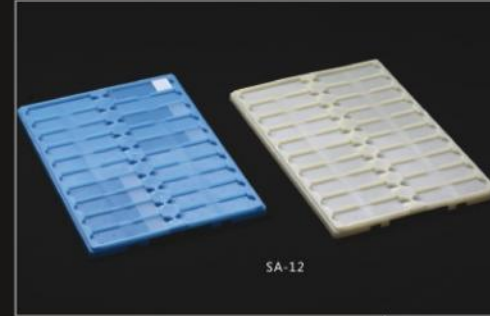

GLASS SLIDE ACCESSORIES

-Slide Storage Box, ABS Material
white/Blue/Orange Color

CAT NO.	DESCRIPTION	PLACE	QTY/PK
SA-1	With Paper only	100	1pcs/bag
SA-2	With Cock Sheet	100	1pcs/bag
SA-3	With Steel Lock	100	1pcs/bag
SA-4	Super Quality, Steel Lock	100	1pcs/bag
SA-5	With Paper only	50	1pcs/bag
SA-6	With Cock Sheet	50	1pcs/bag
SA-7	PP Materia, Clear Lid	50	1pcs/bag
SA-8	With Paper only	25	1pcs/bag
SA-9	With Cock Sheet	25	1pcs/bag
SA-10	With Paper only	12	1pcs/bag
SA-11	With Cock Sheet	12	1pcs/bag

-Slide Tray & Slide Mailer

CAT NO.	DESCRIPTION	PLACE
SA-12	Slide Tray	20
SA-13	Slide Mailer	1
SA-14	Slide Mailer	2
SA-15	Slide Mailer	3
SA-16	Slide Mailer, Bottle	3
SA-17	Slide Mailer, Bottle	5

CAT NO.	DESCRIPTION	PLACE	PACKING
SA-18	Slide Dispenser ABS Material	72	1pcs/box, 20pcs/ctn