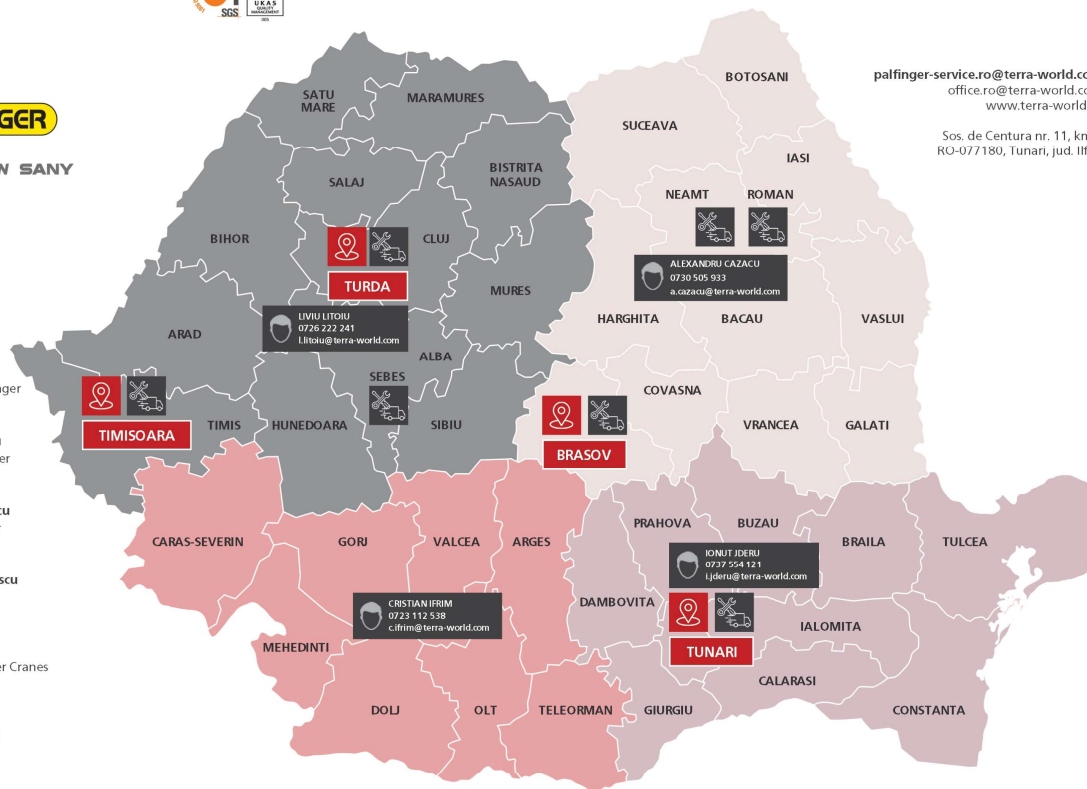

OUR NETWORK IN ROMANIA

TERRA PALFINGER SRL

Distribuitor:

palfinger-service.ro@terra-world.com
office.ro@terra-world.com
www.terra-world.ro

Viorel Arsenie
Pieșe de schimb
0732 830 977

Marius Peste
Workshop Manager
0726 773 935

Radu Secăreanu
Service Dispatcher
0738 757 003

Valentin Petrescu
Service Manager
0728 828 953

George Stefanescu
Sales Manager
0733 054 598

Bogdan Radu
Product Manager Cranes
0732 830 992

Bogdan Lupu
Director General
0720 112 538

Punct de Lucru

Reprezentant Vanzari

Service Mobil

Call Center

+ 40 317 307 301 (2.3.4)
+ 40 372.383.772