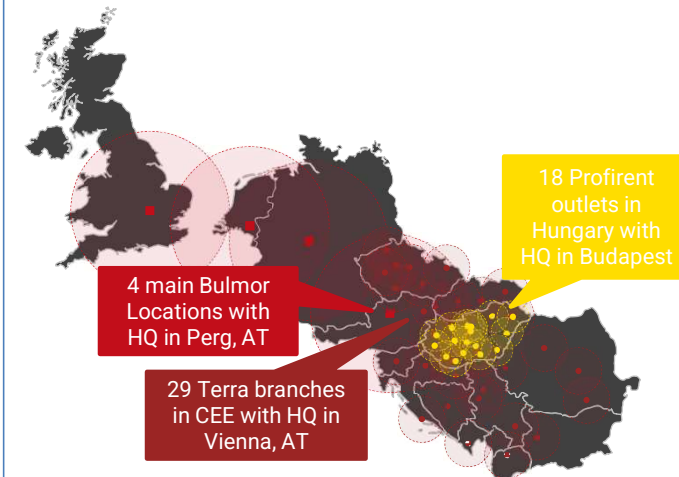

TERRA - PART OF INDUSTRIE HOLDING

INDUSTRIE HOLDING

3 business divisions

INDUSTRIE HOLDING

Manufacturing of tailor-made solutions for handling long, heavy and bulky goods

CEE-wide dealership for earth-moving, construction and industrial machines

Hungary's most comprehensive rental provider with 8000+ products

Stable business

- 900+ employees
- Operations in 16 countries

Strong network in CEE, DE, NL, UK

OUR NETWORK FOR INDUSTRY & CONSTRUCTION

TERRA

TERRA

13 countries

29 outlets

450+ employees

Strategic Investments in Local
Branches - Modern infrastructure
upgrades to support customer
proximity and service excellence.

Brasov, Romania 2025

Belgrade, Serbia 2022