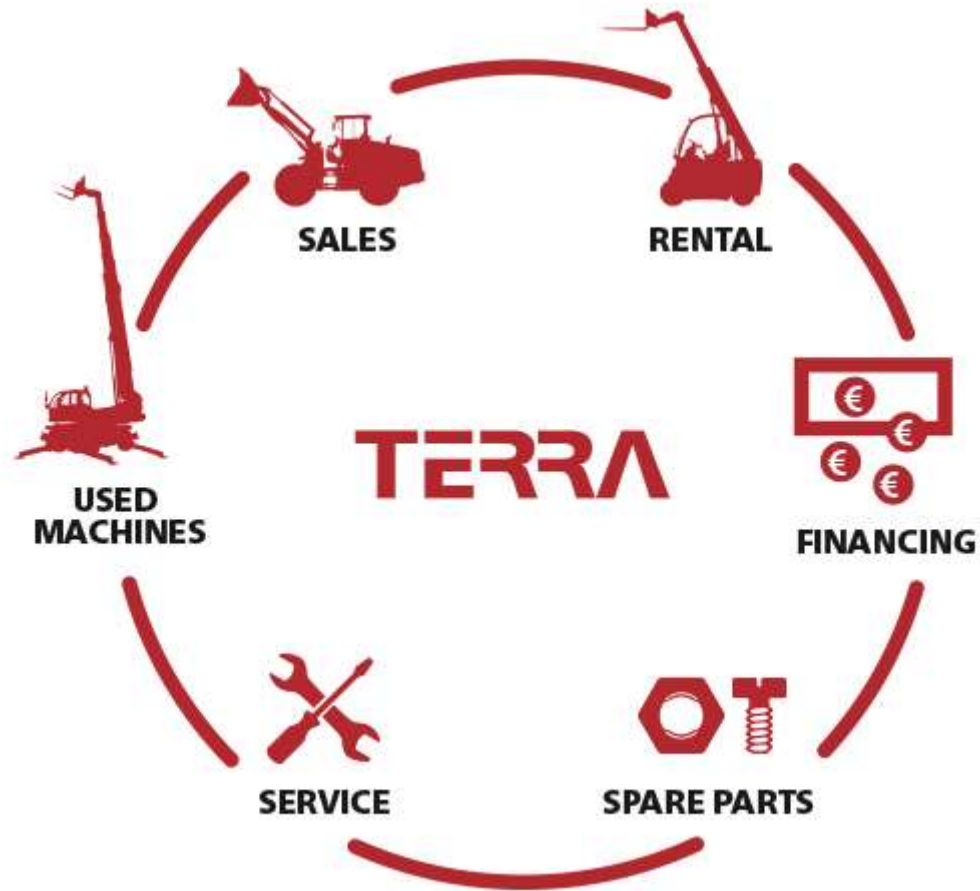

OUR 360 DEGREES OFFER