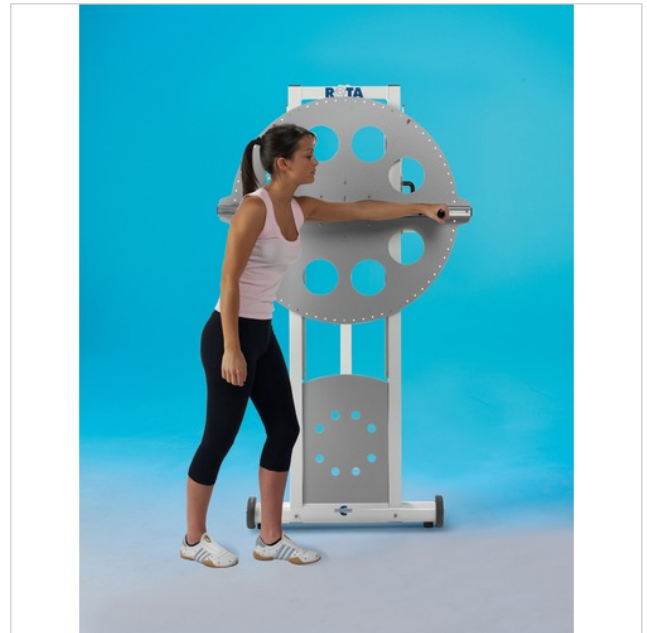

More pictures of product