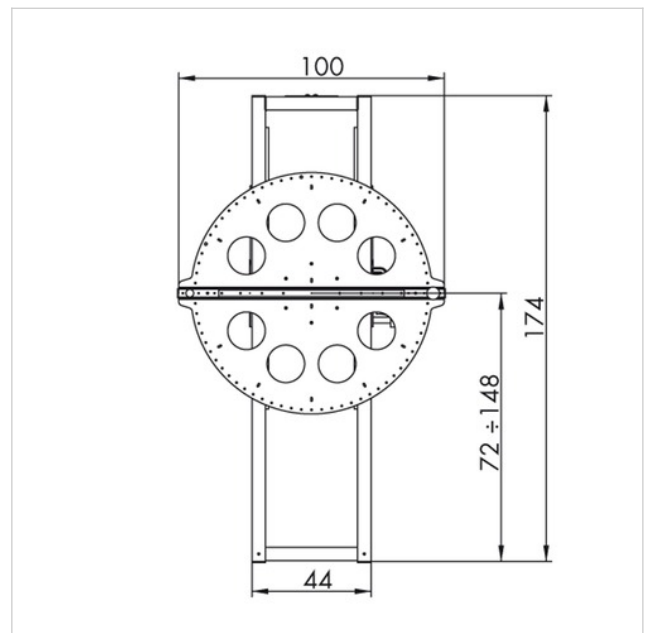

Technical specifications and dimensions

Weight :	29 kg
Dimensions (max) :	100 x 52 x 174 h cm
Height adjustment :	72÷148 cm
Resistance control with 8 settings :	0÷1.8 Nm
Directive :	EEC 93/42

Documentation available online

Compliance statement - Declararion of conformity Italian, English, German, French, Spanish	.PDF 91.85 KB
Manual - Bedienungsanleitung German	.PDF 1.77 MB
Manual - Manuale Istruzioni Italian	.PDF 381.46 KB
Manual - User and Maintenance Manual English	.PDF 323.3 KB
Brochure - Brochure Italian	.PDF 1.24 MB
Various - Insights English	.PDF 4.46 MB

The document is ready for download in reserved area.