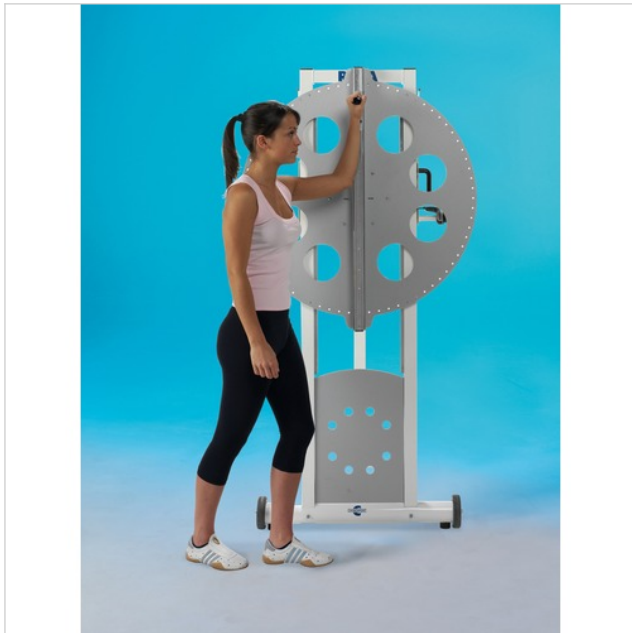

More pictures of product