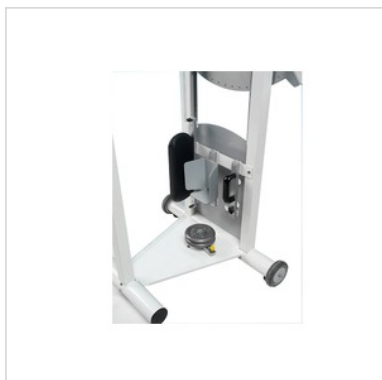

PRINT DATE: Tuesday, 3 May 2022

► VIEW DATASHEET ON-LINE www.chinesport.com/go/01347/

01347 WALL MOUNTED ROTA

It is a device for performing shoulder and elbow maintenance exercises in the event of fracture outcomes, less serious impingement syndromes and arthritic stiffness. It consists of a wall-mounted metal frame featuring a height-adjustable wheel depending on patient's size or the exercise to perform.

The device **is fitted with a handle and knob** that allow a wider range of exercises compared to the "Lapidari's wheel" from which it derives. Patients can work both sitting and standing, start their active exercises in free mode and then, by means of a clutch, gradually apply a greater resistance. Using this instrument enables the therapist to avoid the most repetitive work while the cooperative patient performs the activity in total safety.

Technical specifications and dimensions

| | |
|---|---------------------|
| Weight : | 29 kg |
| Dimensions (max) : | 100 x 52 x 174 h cm |
| Height adjustment : | 72÷148 cm |
| Resistance control with 8 settings : | 0÷1.8 Nm |
| Directive : | EEC 93/42 |

 The document is ready for download in reserved area.

Accessories

AC0711 SET OF ACCESORIES - ROTA DEVICE

Rota accessory set. Includes: 1 handle, 1 knob, 1 forearm support, 1 counterweight, 1 elbow rest, 1 front grip handle.