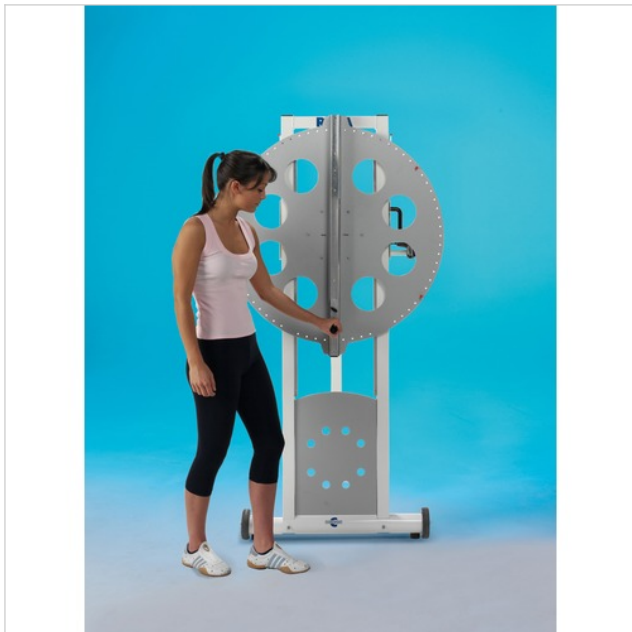

More pictures of product