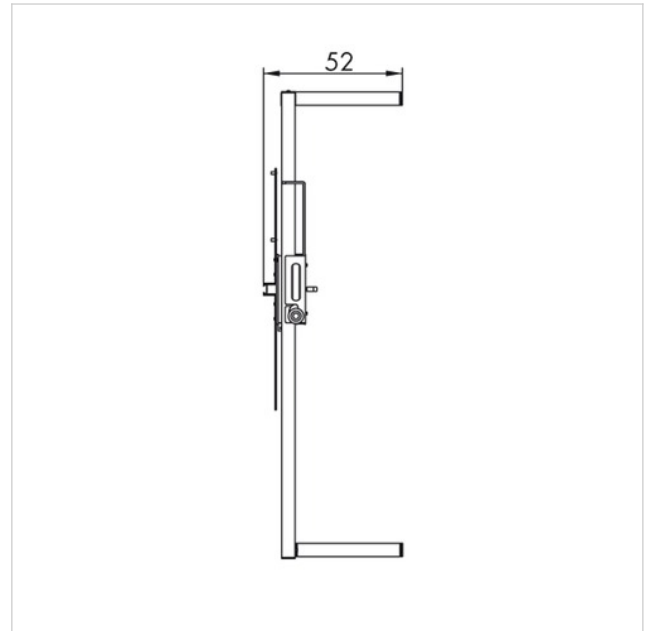

Technical specifications and dimensions

Weight :	29 kg
Dimensions (max) :	100 x 52 x 174 h cm
Height adjustment :	72÷148 cm
Resistance control with 8 settings :	0÷1.8 Nm
Directive :	EEC 93/42

Documentation available online

Compliance statement - Declararion of conformity Italian, English, German, French, Spanish	.PDF 91.85 KB
Manual - Bedienungsanleitung German	.PDF 1.77 MB
Manual - Manuale Istruzioni Italian	.PDF 381.46 KB
Manual - User and Maintenance Manual English	.PDF 323.3 KB
Brochure - Brochure Italian	.PDF 1.24 MB
Various - Insights English	.PDF 4.46 MB

The document is ready for download in reserved area.