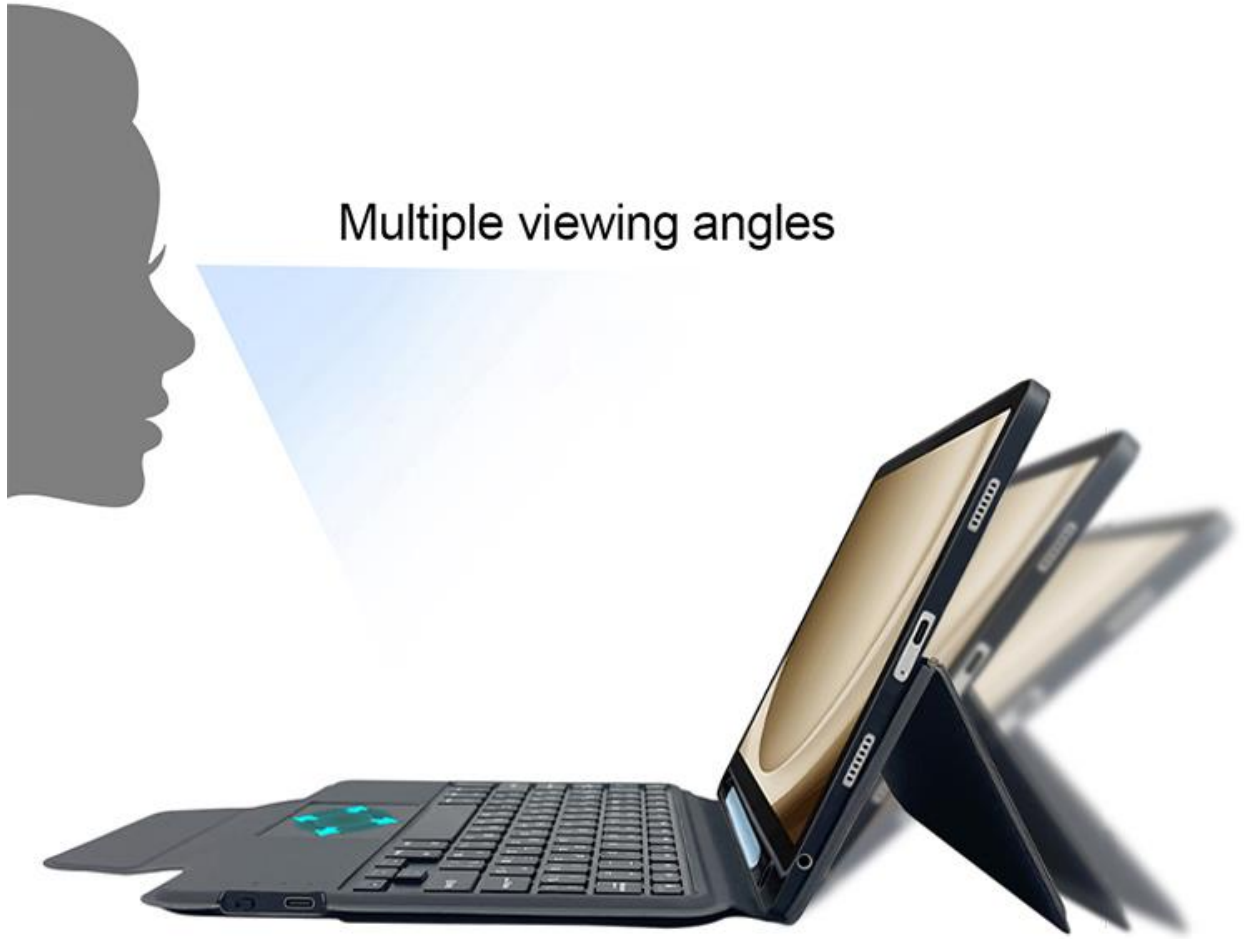

ONE-PIECE

Magnetic Wireless Keyboard Cover

Double protective case

Multiple viewing angles

Flexible Soft TPU Shell Design

Easy to install and take off, anti-scratch,
release the heat.

Innovative Design, vertical rotation

Tracing drama painting

Angle adjustment freely, the angle with the heart

BUILT-IN TOUCHPAD

SMART TOUCH

Realize more powerful touch function, like a MAC.

TABLET TURNS INTO A LAPTOP

Built-in Pen Tray

It is more convenient to carry.

Strong magnetic

The back is able to be attached firmly on the fridge or white board magnetically.