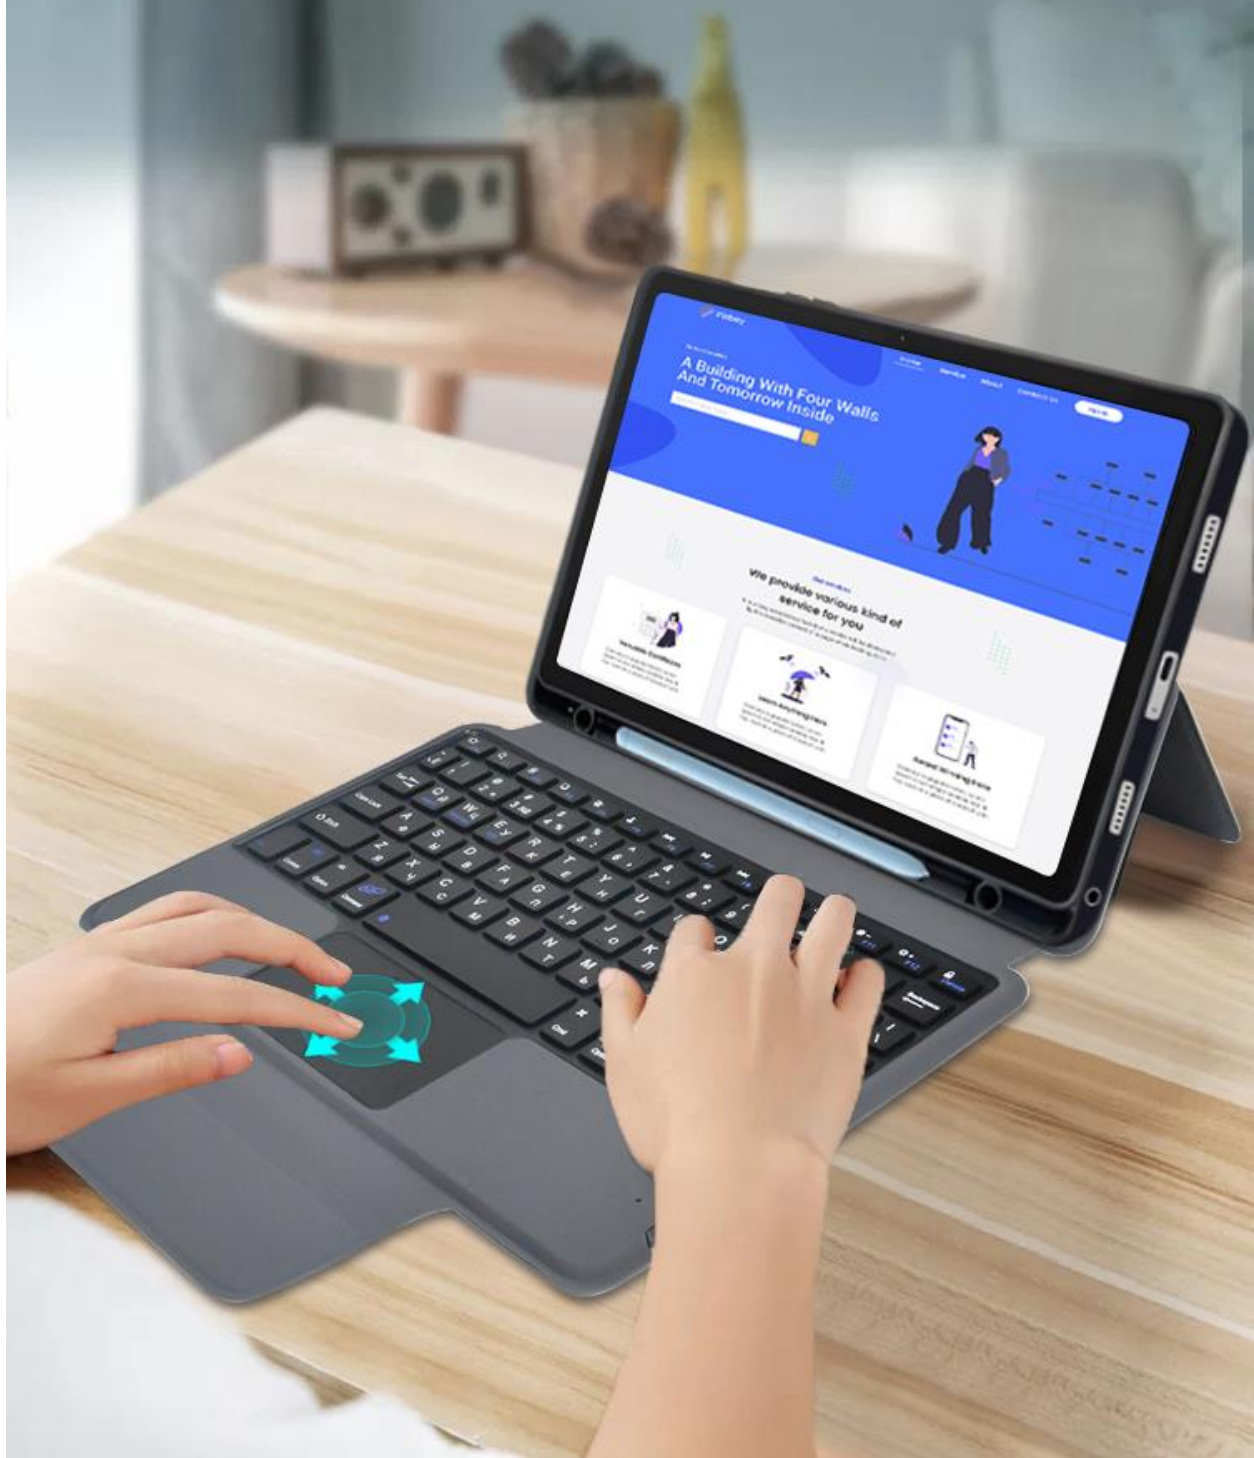

ONE-PIECE

Magnetic Wireless Keyboard Cover

Double protective case

Multiple viewing angles

Flexible Soft TPU Shell Design

Easy to install and take off, anti-scratch,
release the heat.

Innovative Design, vertical rotation

Tracing drama painting

Angle adjustment freely, the angle with the heart

BUILT-IN TOUCHPAD

SMART TOUCH

Realize more powerful touch function, like a MAC.

TABLET TURNS INTO A LAPTOP

Built-in Pen Tray

It is more convenient to carry.

Strong magnetic

The back is able to be attached firmly on the fridge or white board magnetically.