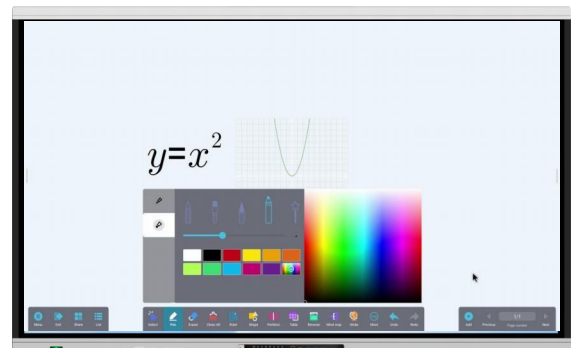

Wireless Screen Share

9 users screen share simultaneously supported. It supports to share local screen to selected members in group, also supports reverse control of local screen and annotation.