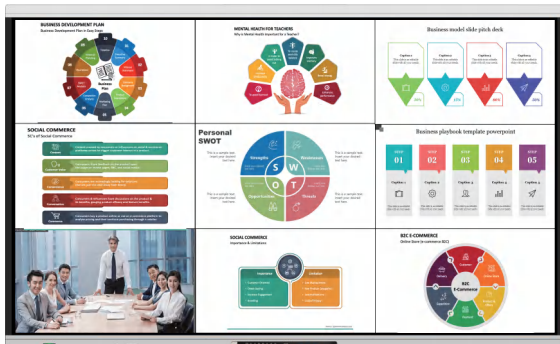

The popular sizes are 55" 65" 75" 86" 98" 110". It adopts infrared touch and zero-gap bonding technology, enhance the writing accuracy and faster respond that make a better user experience.

 <p><b>4K Original Panel</b></p> <p>Zero-bonding makes writing more accurate, with A grade 4K touch panel.</p>	 <p><b>Super Operation</b></p> <p>Latest Android 14.0 quad-core CPU Cortex A73*4, 8G RAM, 128G ROM</p>	 <p><b>Wireless Screen Share</b></p> <p>Wireless screen share up to 9 devices (IOS, Android, Windows).</p>	 <p><b>OTA Update</b></p> <p>Providing OTA firmware and software feature updates.</p>	 <p><b>Multiple I/O Ports</b></p> <p>Multiple I/O ports support to connect with multiple external devices.</p>
---	---	---	--	---

## Smart Writing Board With Convenient Presentation

Interactive all-in-1 smart writing board supports 20/40 points finger touch, with easy annotation and gesture eraser. Zero-bonging design takes good performance.

## Powerful NOTE Education Software

Multifunctional and powerful teaching tools include writing, drawing, shapes, customize pens & lines and multiple subject contents and resources.

## Multiple Apps and Tools

Easy to access functional Apps and tools eg. Split screen, Camera, Fast file transfer, Record, Crop, Timer, Screen lock, Freeze, PollKit, Calendar, Calculator, Weather, Spotlight, Curtain etc..