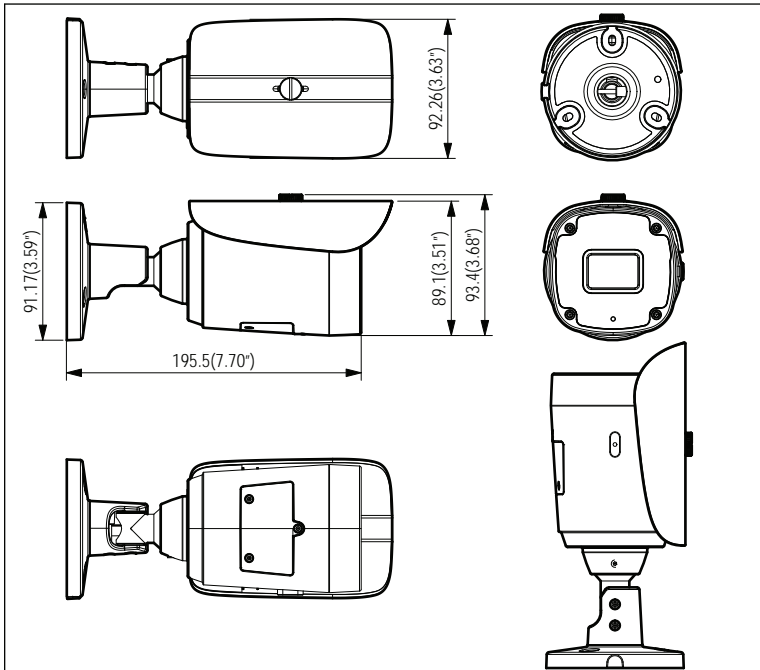

Dimensions

IBV229-1ER, IBV529-1ER

 **Note:** Values in parentheses are inches; all others are millimeters.

Standard Web Interface

Pelco cameras use a standard Web browser interface for easy remote setup and administration. Controls are optimized for convenient one-step camera configuration for features including color, exposure, flicker control, wide dynamic range, and streaming.