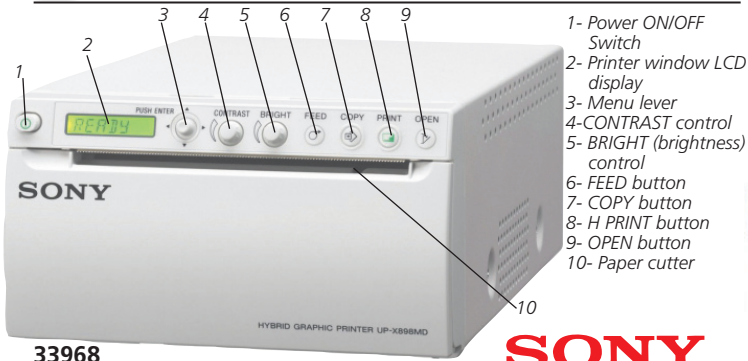

## SONY MEDICAL PRINTERS

- 1- Power ON/OFF Switch
- 2- Printer window LCD display
- 3- Menu lever
- 4- CONTRAST control
- 5- BRIGHT (brightness) control
- 6- FEED button
- 7- COPY button
- 8- H PRINT button
- 9- OPEN button
- 10- Paper cutter

33968

• 33968 SONY HYBRID GRAPHIC PRINTER UP-X898 MD - black/white

Produces A6 size printings in about 2 seconds, with superb print quality with 325 dpi and grey level of 256 steps. Can take both analogue video and digital signal inputs. 110-240 V AC, 50/60 Hz. Space saving design: 154x240xh 88 mm, for flexible integration into medical carts. Multilingual manual: GB, FR, IT, PT.

33961

- 33993 SONY COLOUR PRINTER UP-25 MD
  - 33961 SONY COLOUR PRINTER UP-D25 MD - 21x9.8x39.8 cm
- High quality analogue A6 Dye. Sublimation Printer for use in medical applications. An ideal technology for making high quality, accurate photographic prints. USB port (only 33961) See [www.gimaitaly.com](http://www.gimaitaly.com)