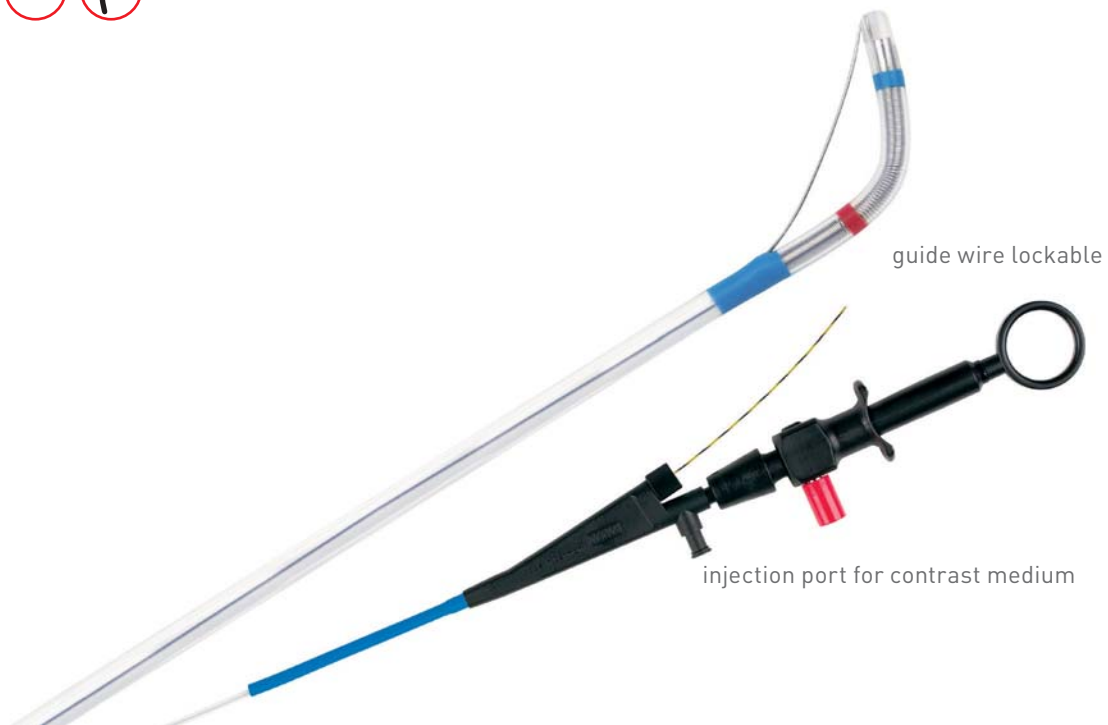

PAPILLOTOMES

precut for guide wire

Article no.	Feather strengthened	For guide wire inch	Cutting length mm	Cutting direction	Diameter mm	Length cm
99 02 00 11	yes	0.035	20	11 h	2,3 > 1,8	215