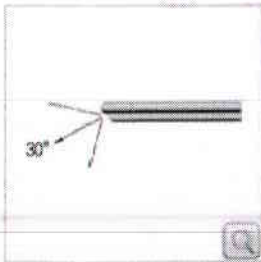

27005 BA

HOPKINS® Forward-Oblique Telescope 30°,
enlarged view, diameter 4 mm, length 30 cm, autoclavable, fiber optic light transmission incorporated,
color code: red

Product Details

Occurrences

495 GO

Adaptor,
to connect KARL STORZ HOPKINS® telescopes to Olympus/Winter & Ibe light cable, with attached lens

Product Details

Occurrences

Spare Parts

27050 SL

Resectoscope Sheath,
26 Fr., oblique beak, for use with rotating Inner Sheath 27050 XA with ceramic insulation, quick-release lock,
color code: yellow

Image View - 27050 SL