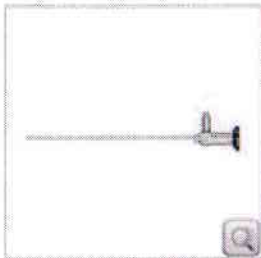

27005 BA

HOPKINS® Forward-Oblique Telescope 30°,
enlarged view, diameter 4 mm, length 30 cm, autoclavable, fiber optic light transmission incorporated,
color code: red

Product Details

Occurrences

495 GO

Adaptor,
to connect KARL STORZ HOPKINS® telescopes to Olympus/Winter & Ibe light cable, with attached lens

Product Details

Occurrences

Spare Parts

27050 SL

Resectoscope Sheath,
26 Fr., oblique beak, for use with rotating Inner Sheath 27050 XA with ceramic insulation, quick-release lock,
color code: yellow

Image View - 27050 SL