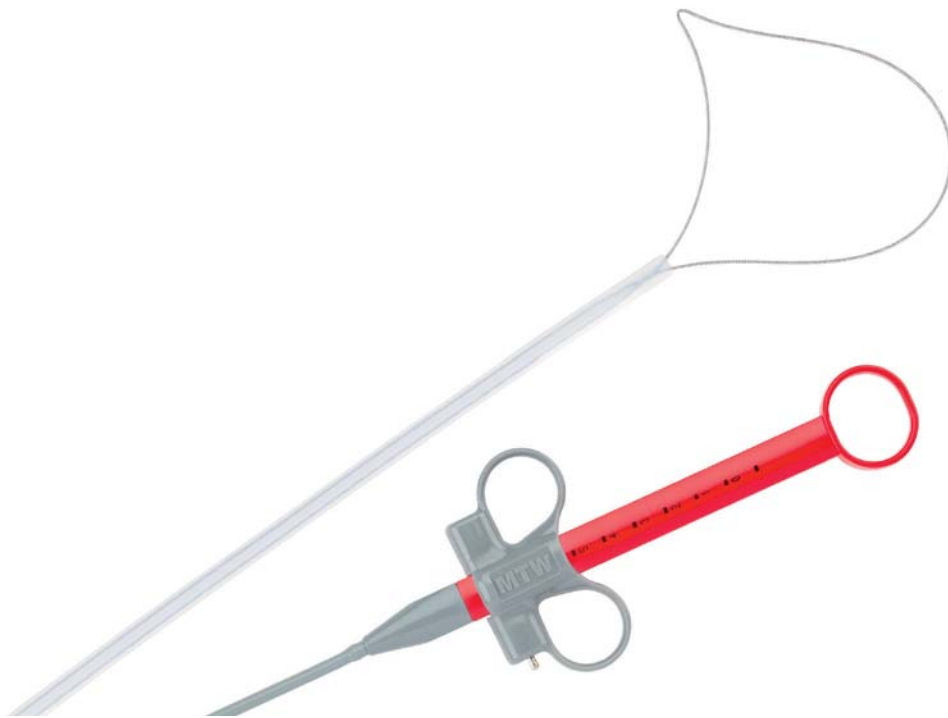

POLYPECTOMY SNARE, ASYMMETRICAL

2

Article no.	Opening size mm	Diameter mm	Length cm
99 05 20 12 21 1	15	2,3	230
99 05 20 12 22 1	25	2,3	230

Figure shows article REF 99 05 20 12 22 1