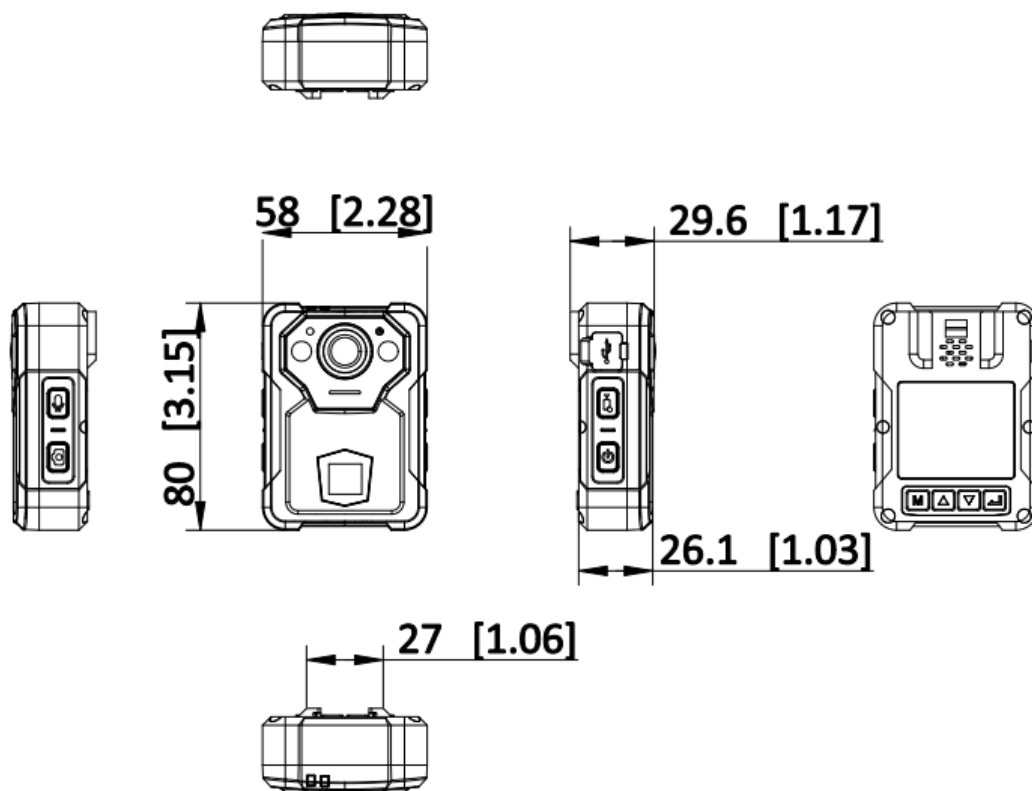

1: This is a basic estimation of battery working life only when recording is on. Additional power consumption should be considered when IR, GPS, and/or network connection is on.

▪ Available Model

DS-MCW406/32G/GPS/WIFI

DS-MCW406/32G

DS-MCW406/32G/GPS/WIFI/NS

▪ **Dimension**

Unit: mm [inch]

SCALE	1:1
-------	-----

▪ **Accessory**

▪ **Included**

▪ **Optional**