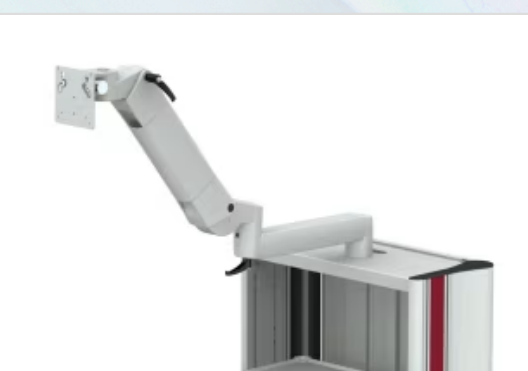

What are you searching for? 

Home > Products > Video Processors > IMAGINA Video Processor [EPK-i5500c]

IMAGINA Video Processor [EPK-i5500c]

Video Processor HD+, LED Technology, i-scan, With Keyboard

- Details
 - Specifications
 - Related Products
 - Included Accessories
 - Additional Accessories
 - Additional Software
- Downloads

EndoVue Monitor [ENDOVUE-21]

Monitor, 21"

EndoVue Monitor [ENDOVUE-24]

Monitor, 24"

classic-cart Trolley [CLASSIC13]

Trolley, With Isolation Transformer, With ISO Guard, Including Flexion-Port ... [more](#)

classic-cart Trolley [CLASSIC14]

Trolley, With Isolation Transformer, Including Flexion-Port Monitor Arm

classic-cart Trolley [CLASSIC15]

Trolley, Including Flexion-Port Monitor Arm

EXIF Viewer [OS-I20]

EXIF Viewer