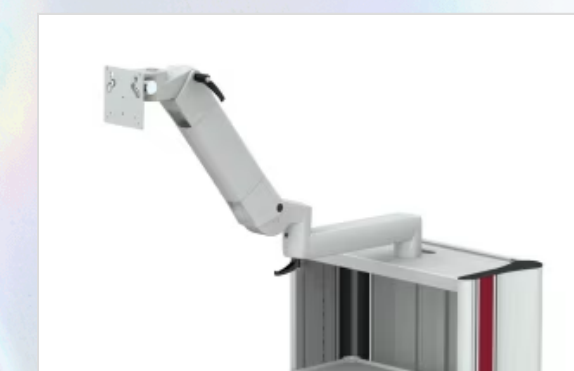

What are you searching for? 

Home > Products > Video Processors > IMAGINA Video Processor [EPK-i5500c]

IMAGINA Video Processor [EPK-i5500c]

Video Processor HD+, LED Technology, i-scan, With Keyboard

- Details
 - Specifications
 - Related Products
 - Included Accessories
 - Additional Accessories
 - Additional Software
- Downloads

EndoVue Monitor [ENDOVUE-21]

Monitor, 21"

EndoVue Monitor [ENDOVUE-24]

Monitor, 24"

classic-cart Trolley [CLASSIC13]

Trolley, With Isolation Transformer, With ISO Guard, Including Flexion-Port ... [more](#)

classic-cart Trolley [CLASSIC14]

Trolley, With Isolation Transformer, Including Flexion-Port Monitor Arm

classic-cart Trolley [CLASSIC15]

Trolley, Including Flexion-Port Monitor Arm

EXIF Viewer [OS-I20]

EXIF Viewer