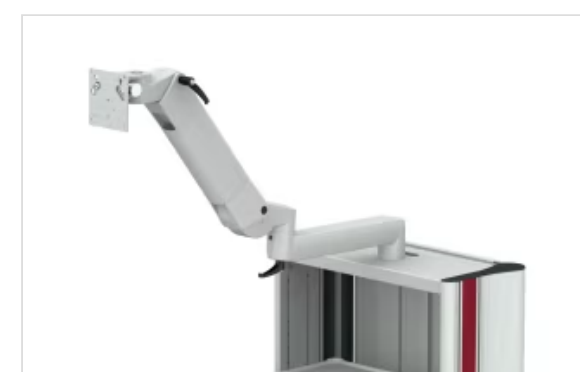

What are you searching for? 

Home > Products > Video Processors > IMAGINA Video Processor [EPK-i5500c]

IMAGINA Video Processor [EPK-i5500c]

Video Processor HD+, LED Technology, i-scan, With Keyboard

- Details
 - Specifications
 - Related Products
 - Included Accessories
 - Additional Accessories
 - Additional Software
- Downloads

EndoVue Monitor [ENDOVUE-21]

Monitor, 21"

EndoVue Monitor [ENDOVUE-24]

Monitor, 24"

classic-cart Trolley [CLASSIC13]

Trolley, With Isolation Transformer, With ISO Guard, Including Flexion-Port ... [more](#)

classic-cart Trolley [CLASSIC14]

Trolley, With Isolation Transformer, Including Flexion-Port Monitor Arm

classic-cart Trolley [CLASSIC15]

Trolley, Including Flexion-Port Monitor Arm

EXIF Viewer [OS-I20]

EXIF Viewer