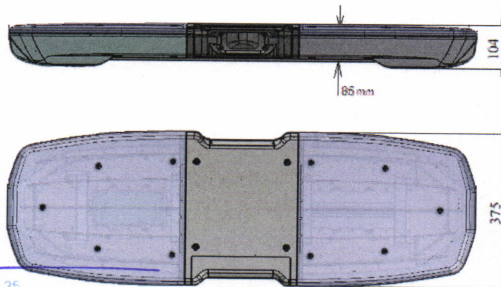

Technical Specs

Model	SPARK-L
Voltage	12VDC and 24VDC together
Lights	Power LED (1W or 3W options)
Speaker	Neodymium (N35 or N42)
Speaker power	100WRMS (8 ohm or 11ohm options)
Plastic parts	Polycarbonate(UV and shock resistant)
LED color	White, Blue, Red, Green, Amber
Lens color	Transparent, Blue, Red, Green, Amber
Standards	ECER65, SAE (with correct configurations)
Dimensions	Lenght :114cm (123cm, 145cm, 167cm options) Width: 37,5cm Height : 8,5cm(general) / 10,4cm searchlight areas