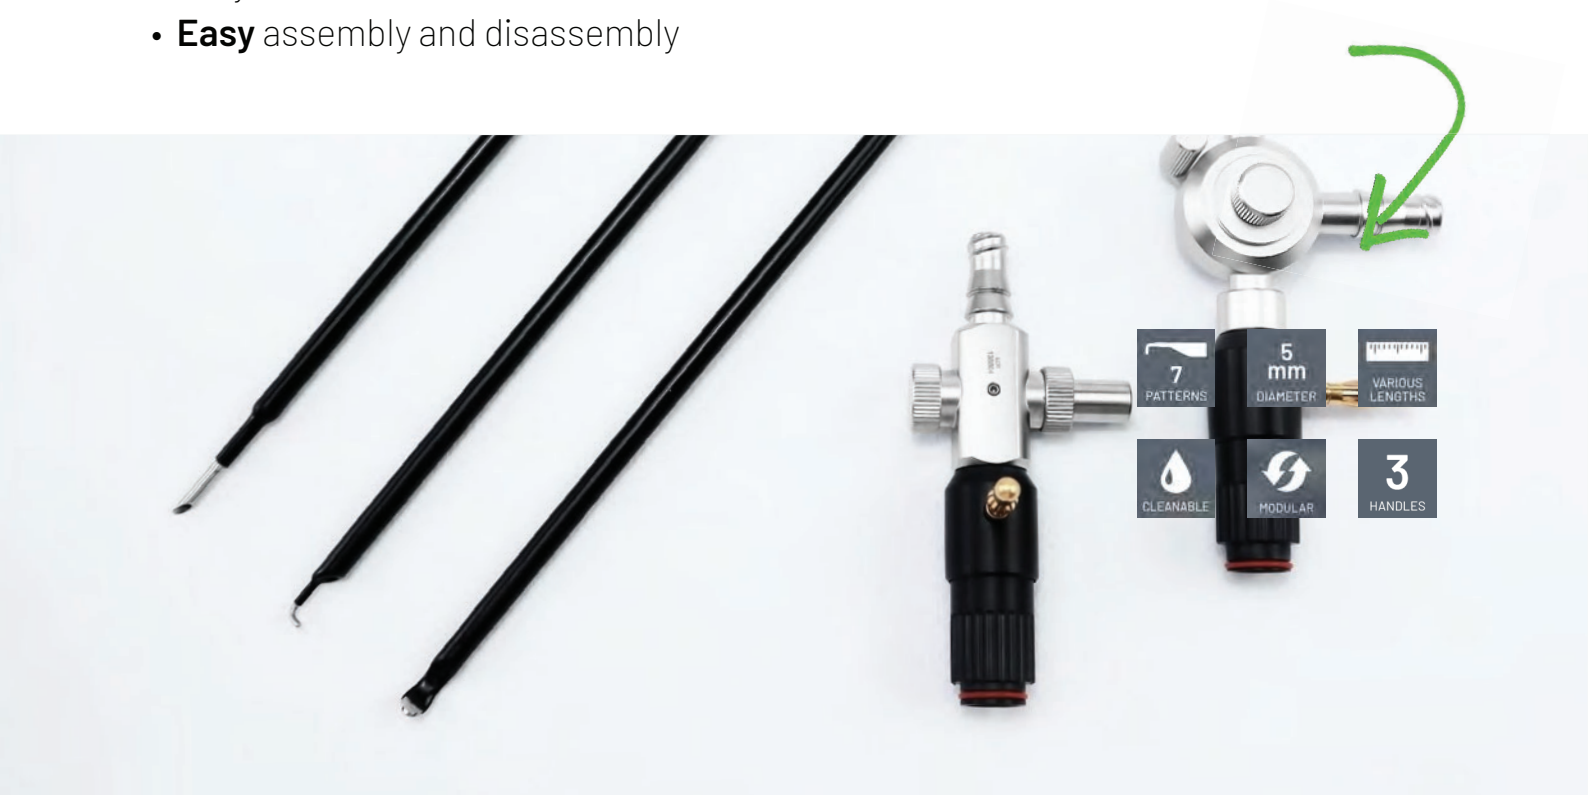

# Suction/Irrigation Monopolar Electrodes

## Key Features

- Various electrode patterns with **suction/irrigation channel**
- **3 different valve handle options** enable higher flexibility during each surgical procedure
- Available in Ø 5 mm with **330 mm** or **450 mm working length**
- Fully **insulated**
- **Easy** assembly and disassembly

## Spatula Electrodes, Adaptable

For Use with 11-1171 / 11-1173 / 11-1174

	Length		Item no.
	330 mm	450 mm	
Spatula electrode with suction-irrigation channel, adaptable, monopolar, Ø 5 mm	•		11-1178
Spatula electrode with suction-irrigation channel, adaptable, monopolar, Ø 5 mm		•	11-1178-45

## L-Hook Electrodes, Adaptable

For Use with 11-1171 / 11-1173 / 11-1174

	Length		Item no.
	330 mm	450 mm	
<b>L-Hook</b> Electrode with suction-irrigation channel, adaptable, monopolar, Ø 5 mm	•		<b>11-1179</b>
<b>L-Hook</b> Electrode with suction-irrigation channel, adaptable, monopolar, Ø 5 mm		•	<b>11-1179-45</b>