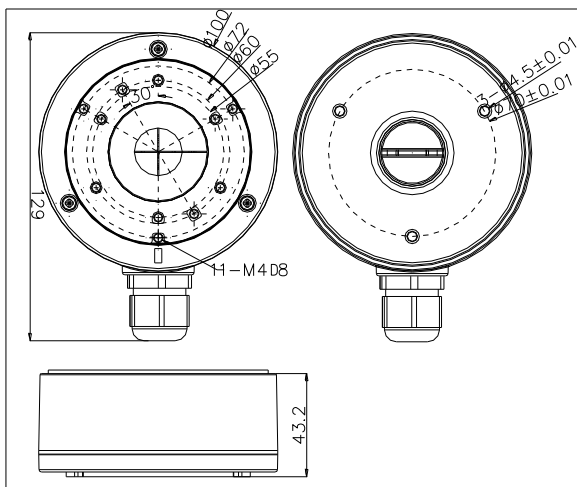

## DS-1280ZJ-XS

Junction Box for Dome(Bullet) Camera

### Features:

- Aluminum alloy material with surface spray treatment
- Cable hole on bracket makes the feature better

### Dimension:

**Note:** The actual bracket may vary from the picture above.

### Parameter:

Model	DS-1280ZJ-XS
Parameters	Junction Box for Dome(Bullet) Camera
Appearance	Hikvision White
Material	Aluminum Alloy
Dimension	Φ 100 x 43.2 x 129mm
Weight	320g