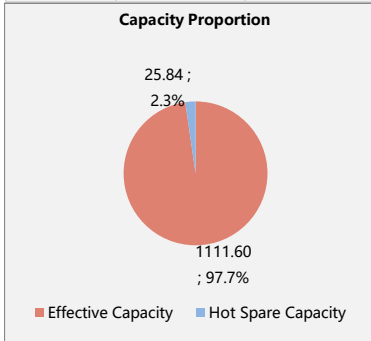

### Configuration Summary

DRIVERS	NUM	MODEL	RAID	WORKLOAD	EFFECTIVE(TiB)	HOTSPARE(TiB)
SSD	25	30.72TB NVMe SSD(7)	RAID6	16KB R:70%	1111.6	25.84

Effective Capacity	1111.6
Hot Spare Capacity	25.84