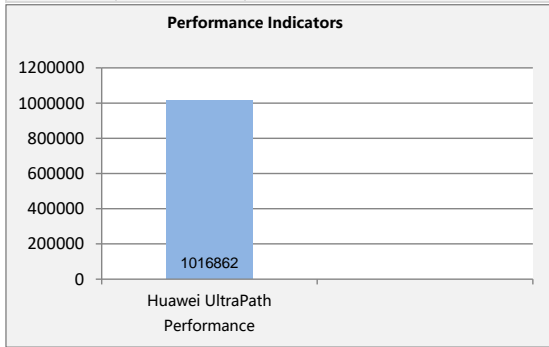

Performance Summary

DRIVERS	NUM	MODEL	RAID	WORKLOAD	PERFORMANCE	LATENCY
SSD	25	30.72TB NVMe SSD(7)	RAID6	16KB R:70%	1016862	1ms