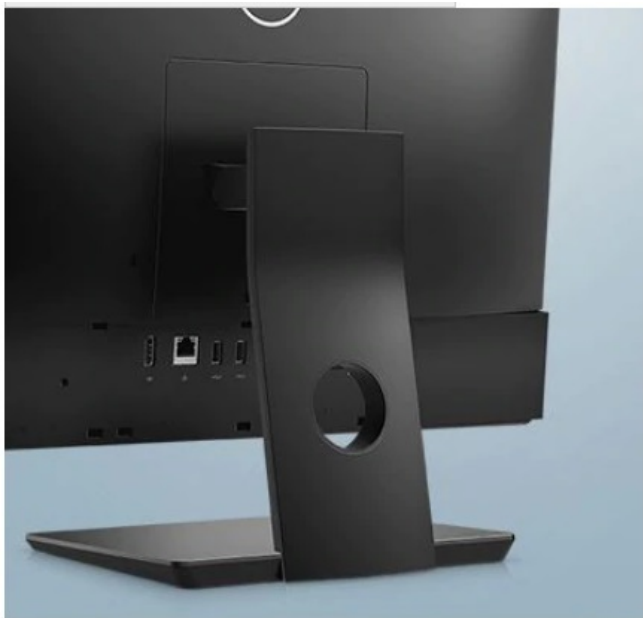

Be secure: OptiPlex features TPM 2.0, chassis intrusion switches and optional cable and port covers. In a world of growing attacks, keep your competitive advantage yours with Dell Trusted Devices that have embedded and optional security solutions and services.

Work confidently: Dell SafeBIOS provides the assurance that the BIOS has not been tampered with or adjusted unknowingly. Additionally, Dell SafeData gives end users the freedom to smartly collaborate knowing data they create is protected, even when it is created and stored in the cloud.

We've got your business covered

ProDeploy Client Suite: We help you deploy PCs with greater speed, less effort and more control. You will direct every detail of your deployment with our TechDirect portal with an unprecedented level of control, automation and simplicity.

ProSupport: Let us make hardware and software support easy. ProSupport offers 24x7 access to in-region advanced technology experts who contact you when critical issues arise⁸, all so you can focus on the strategic work that moves your business ahead.

ProSupport Plus: With our most complete support service for PCs, you get all the capabilities of ProSupport plus hard drive failure prevention⁹, repair for drops, spills and surges and hard drive retention¹⁰ in the case of replacement. In today's fast moving culture, there's no time for downtime. Dell has your back. Upgrade to ProSupport Plus.