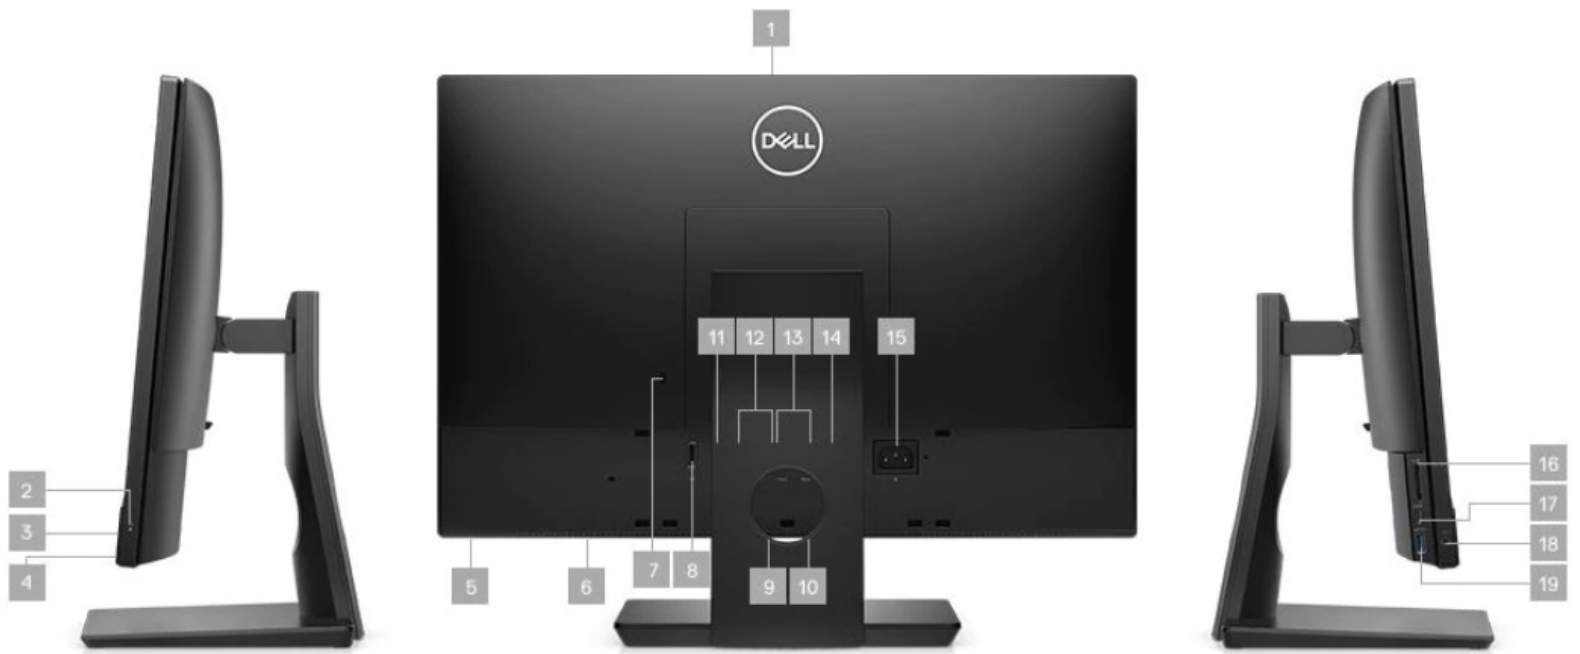

Ports & Slots

1. Camera (front) | 2. Hard Drive Activity Light | 3. Power Button (front) | 4. LED/Power-button Status Light | 5. Display Built-in Self-Test Button | 6. Speakers (front) | 7. Security Cable Slot | 8. DisplayPort (DP++) | 9. Microphone (front) | 10. DisplayPort | 11. RJ-45 | 12. USB 2.0 Ports with Power on/Wake-up Support (2) | 13. USB 3.1 Gen 1 Type-A Ports (2) | 14. Audio Out Port | 15. Power Connection | 16. SD Card Reader | 17. USB 3.1 Type-C™ Port | 18. Headset Port | 19. USB 3.1 Gen 1 Type-A Port with PowerShare