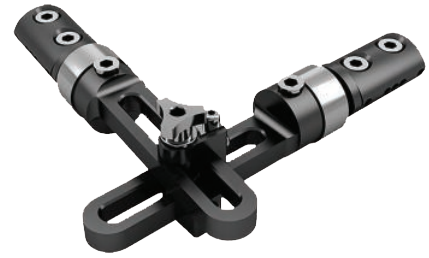

# EXTERNAL FIXATOR

- 977 | LRS Rail 230mm, 300mm, 350mm, 400mm

MATERIAL - Aluminium

- 977.0003 | C.D Units Small
- 977.0004 | C.D Units Big

MATERIAL - Stainless Steel

- 977.0001 | End Clamp

MATERIAL - Aluminium / Stainless Steel

- 977.0002 | Central Clamp

MATERIAL - Aluminium / Stainless Steel

- 977.0005 | Swivel Clamp

MATERIAL - Aluminium / Stainless Steel

- 977.0006 | T clamp

MATERIAL - Aluminium / Stainless Steel

- 977.0007 | Ball & Socket Clamp Standard

MATERIAL - Aluminium / Stainless Steel

- 977.0008 | T-Ball & Socket Clamp

MATERIAL - Aluminium / Stainless Steel

• 977.0013 | Graduated swivel clamp

• 977.0014 | Metafacial Clamp

• 977.0015 | Sandwich Plate

• 977.0016 | Bolt For Sandwich Plate

• 977.0017 | Dyna Ring Clamp

- 977.0009 | Dynamic Ortho Fixator (Small)
- 977.0010 | Dynamic Ortho Fixator (Medium)
- 977.0011 | Dynamic Ortho Fixator (Large)

- 977.0012 | Elbow Fixator