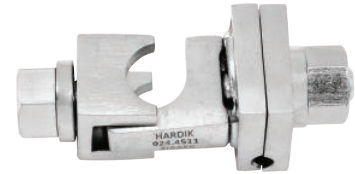

# EXTERNAL FIXATOR

- 977 | LRS Rail 230mm, 300mm, 350mm, 400mm

MATERIAL - Aluminium

- 977.0003 | C.D Units Small
- 977.0004 | C.D Units Big

MATERIAL - Stainless Steel

- 977.0001 | End Clamp

MATERIAL - Aluminium / Stainless Steel

- 908.0002 | Allen Key 2.0mm
- 908.0003 | Allen Key 3.0mm
- 908.0005 | Allen Key 5.0mm
- 908.0006 | Allen Key 6.0mm

- 895 | Spanner 6.0mm, 8.0mm, 10mm

- **904** | Straight Rod 4.0mm Length 100mm, 150mm, 200mm, 250mm, 300mm

- **913.2540** | Ball & Socket Clamp 2.5mm & 3.5/4mm Schanz Screws

Large External Fixator

- 921 | Connection Tube 11.0mm Length 100mm, 150mm, 200mm, 250mm, 300mm, 350mm, 400mm, 450mm, 500mm

- 922.4511 | Single Pin Clamp 4.5mm X 11.0mm
- 922.6011 | Single Pin Clamp 6.0mm X 11.0mm

- 923.4511 | Double Pin Clamp 4.5mm x 11.0mm

- 924.4511 | Open Clamp 4.5mm X 11.0mm

- 925.1111 | Tube to Tube Clamp 11.0mm x 11.0mm

- 926.0001 | Universal Joint Twin Clamp

- 928.0001 | Transverse Clamp

- 929.0001 | Compressor open