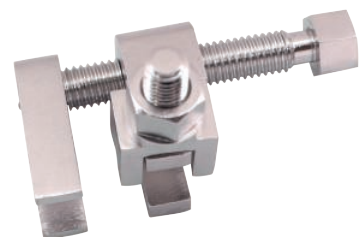

- **913.2540** | Ball & Socket Clamp 2.5mm & 3.5/4mm Schanz Screws

Large External Fixator

- 921 | Connection Tube 11.0mm Length 100mm, 150mm, 200mm, 250mm, 300mm, 350mm, 400mm, 450mm, 500mm

- 922.4511 | Single Pin Clamp 4.5mm X 11.0mm
- 922.6011 | Single Pin Clamp 6.0mm X 11.0mm

- 923.4511 | Double Pin Clamp 4.5mm x 11.0mm

- 924.4511 | Open Clamp 4.5mm X 11.0mm

- 925.1111 | Tube to Tube Clamp 11.0mm x 11.0mm

- 926.0001 | Universal Joint Twin Clamp

- 928.0001 | Transverse Clamp

- 929.0001 | Compressor open

• 930.0001 | Tripe Trocar Large

• 931.0001 | Simple Handle for Steinman Pin & Schanz Screw

• 896.011 | T Handle Socket Wrench 11mm

• T933.0001 | Clamp 14mm Rod

• T934.0001 | Clamp 6mm Rod

• T935.0001 | Clamp 11mm Rod