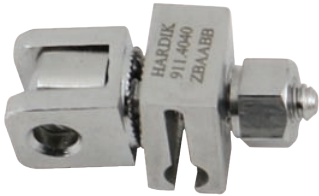

• 904 | Straight Rod 2.5mm, 3.0mm, 4.0mm Length 100mm, 150mm, 170mm, 200mm, 250mm, 300mm

• 905 | L Rod Small 2.5mm, 3.0mm, 4.0mm 30 x 30mm

• 906 | L Rod Large 2.5mm, 3.0mm, 4.0mm 50 x 50mm

• 907 | Z Rod 2.5mm, 3.0mm, 4.0mm 40 x 40 x 40mm

- 908.0002 | Allen Key 2.0mm
- 908.0003 | Allen Key 3.0mm
- 908.0005 | Allen Key 5.0mm
- 908.0006 | Allen Key 6.0mm

- 895 | Spanner 6.0mm, 8.0mm, 10mm

- **904** | Straight Rod 4.0mm Length 100mm, 150mm, 200mm, 250mm, 300mm

- **C904** | Carbon Fiber Straight Rod 11mm, 14mm Length 100mm, 150mm, 200mm, 250mm, 300mm, 350mm, 400mm, 450mm, 500mm

- **911.2540** | Small Clamp 2.5mm x 4.0mm
- **911.4040** | Small Clamp 4.0mm x 4.0mm

- **913.2540** | Ball & Socket Clamp 2.5mm & 3.5/4mm Schanz Screws

Large External Fixator

- 921 | Connection Tube 11.0mm Length 100mm, 150mm, 200mm, 250mm, 300mm, 350mm, 400mm, 450mm, 500mm

- 922.4511 | Single Pin Clamp 4.5mm X 11.0mm
- 922.6011 | Single Pin Clamp 6.0mm X 11.0mm