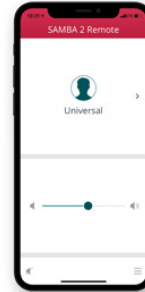

Connectivity Options

Enhance the SAMBA 2 experience with optional assistive listening devices and apps.

SAMBA 2 GO

Bring sound from an audio device straight to SAMBA 2 with this optional assistive listening device. SAMBA 2 GO streams sound from mobile phones, TVs, tablets, and can be used to make hands-free calls.

52507

SAMBA 2 Remote

The SAMBA 2 Remote is an optional mobile app which can assist with switching between simple pre-defined audio processor settings. It is available for both iPhone and Android and can be downloaded from app stores.