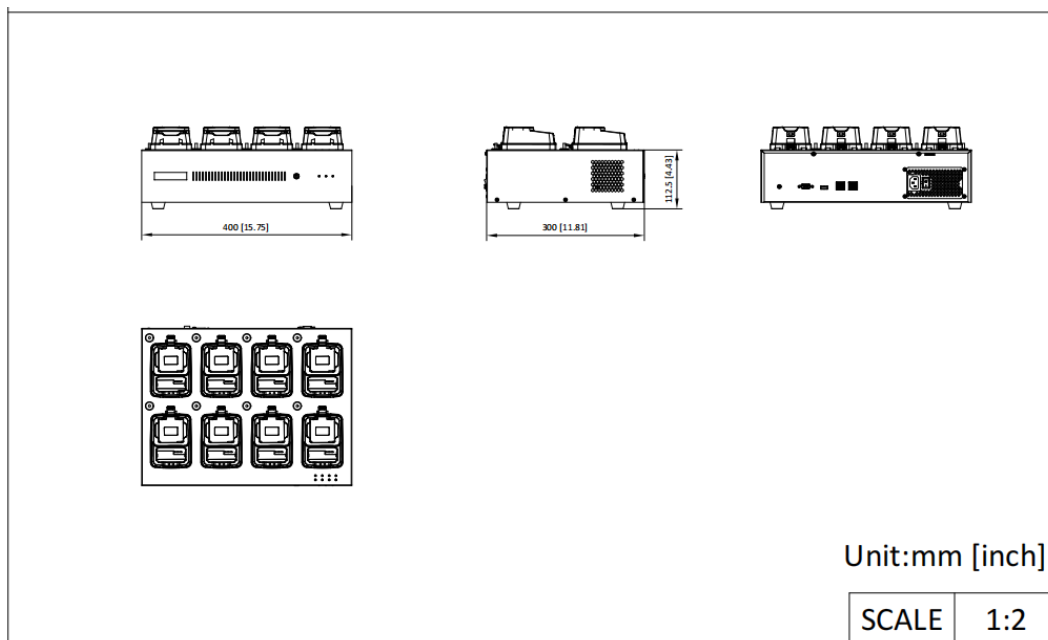

▪ **Available Model**

DS-MDS001/2T(DS-MH2211)

DS-MDS001/2T(DS-MH2311)

DS-MDS001/2T(MCW407)

DS-MDS001/2T/TYPEC(DS-MH2311)

DS-MDS001/2T/TYPEC(MCW407)

DS-MDS001/2T/TYPEC(DS-MCW406)

▪ **Dimension**

Headquarters

No.555 Qianmo Road, Binjiang District,
Hangzhou 310051, China
T +86-571-8807-5998
www.hikvision.com

Follow us on social media to get the latest product and solution information.