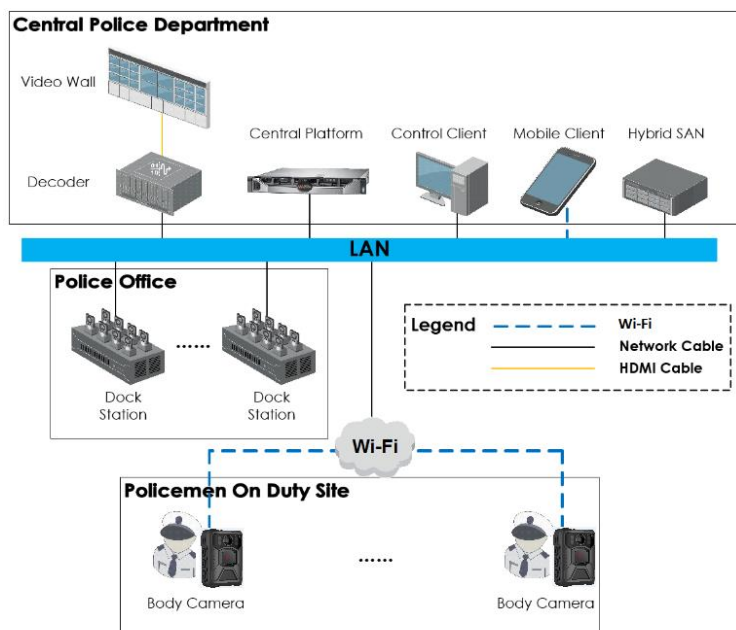

▪ **Specification**

Storage	
HDD	Up to 4 disks (Max. 8 TB for each disk) and default 2 TB
RAM	2 GB
Network	
Protocol	HTTPS, FTP, NTP, SADP, ISAPI
Interface	
Indicator	Power indicator, Hard disk indicator, Network indicator, 8 indicator(s) for charging/working/recording/exception
Button	Power
General Interface	1 × USB 3.0
Body Camera Access Number	Up to 8 body camera(s)
Base Paramaters	5 VDC, 1.5 A for each channel, rate ≥ 8 MB/s
General	
Operating System	Linux
Power	100 to 240 VAC, max. 250 W
Operating Condition	-10 °C to 55 °C (-14 °F to 131 °F). Humidity 95% or less (non-condensing)
Dimensions	400 mm × 300 mm × 124 mm (15.75" × 11.81" × 4.88")
Weight	7.1 kg (15.65 lb.)
Installation Method	Desk-mounted
Client	HikCentral Pro, HikCentral Master
Speaker	1 build-in speaker
Web Browser	Plug-in required live view: IE 10+, Plug-in free live view: Chrome 57.0+, Firefox 52.0+
Approval	
EMC	CE-EMC: EN 55032: 2015, EN 61000-3-3: 2013, EN 50130-4: 2011 +A1: 2014, EN 61000-3-2: 2014
Safety	CE-LVD: EN 62368-1: 2014/A11: 2017, CB: IEC 62368-1: 2014+A11

▪ **Typical Application**