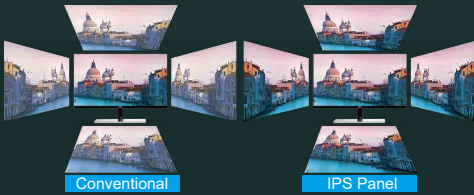

Design by STUDIO F·A·PORSCHÉ

► Features

IPS WIDE VIEW

IPS Panel

Experience superb picture quality with the advanced IPS technology for vibrant, consistent colours and wide viewing angles.

IPS screen viewing angle of 178°

Height Adjustable Stand with Easy Assembly.

► Specifications

Model Name	24P1
Panel Size	23.8" / 604.7mm
Pixel Pitch (mm)	0.2745 (H) × 0.2745 (V)
Effective Viewing Area (mm)	527.04 (H) × 296.46 (V)
Brightness (typical)	250 cd/m ²
Contrast Ratio	1000:1 (Typical) 20,000,000:1 (DCR)
Smart Response	5ms (GtG)
Viewing Angle	178/178 (CR > 10)
Color Gamut	NTSC 90% (CIE1976) / sRGB 106% (CIE1931)
Optimum Resolution	1920 x 1080 @ 60Hz
Display Colors	16.7 Million
Signal Input	VGA, DVI, HDMI 1.4, DisplayPort 1.2
Power Supply	100 - 240V ~ 1.5A, 50 / 60Hz
Smart Power Mode: Typical	20W
Built-in Speakers	2W x 2
Regulatory Approvals	CE / FCC / KC / KCC / BSMI / TCO 7
Wall-Mount	100mm x 100mm
Cabinet Color	Black & Grey
Adjustable Stand	Tilt: -3.5° ~ 21.5°, Height : 130 ± 5 mm, Pivot: 0° ~ 90°, Swivel: 175° ± 5°
Product with Stand (mm)	510.3 (H) × 539.1 (W) × 202.5 (D)
Packaging (mm)	408 (H) × 752 (W) × 159 (D)
Weight (Net /Gross) kg	4.6 / 6.55