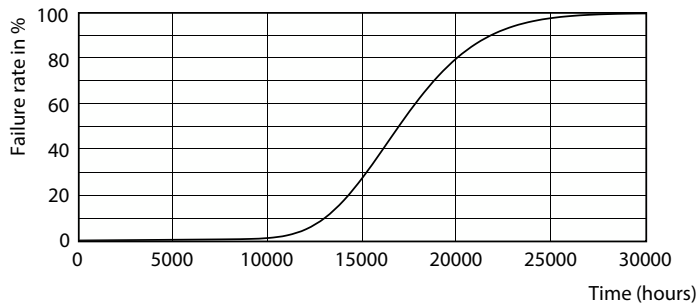

Lumen Maintenance Diagram - Ecofit LEDtube 1200mm 16W 865 T8

Life Expectancy Diagram - Ecofit LEDtube 1200mm 16W 865 T8

Life Expectancy Diagram - Ecofit LEDtube 1200mm 16W 865 T8