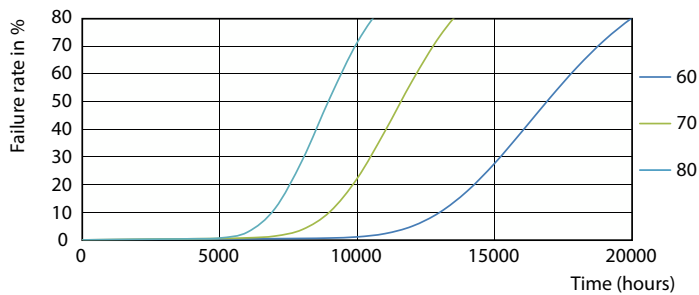

Life Expectancy Diagram - Ecofit LEDtube 1200mm 16W 865 T8