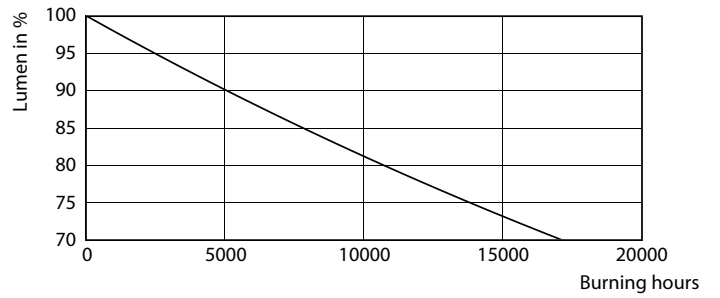

Ecofit Ledtubes T8

Lifetime

Lumen Maintenance Diagram - Ecofit LEDtube 1200mm 16W 865 T8