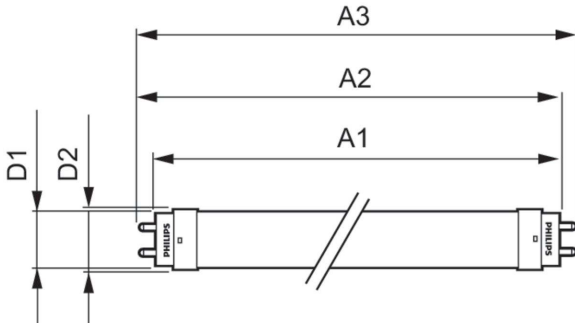

Product data

General Information		Starting Time (Nom)	
Cap-Base	G13 [Medium Bi-Pin Fluorescent]		0.5 s
Nominal lifetime	15,000 hour(s)	Warm-up time to 60% light	0.5 s
Switching Cycle	50,000	Power Factor (Fraction)	0.5
Lighting Technology	LED	Voltage (Nom)	220-240 V
EU RoHS compliant	Yes		
Light Technical		Temperature	
Color Code	865 [CCT of 6500K]	Ambient temperature range	-20 °C to 45 °C
Beam Angle (Nom)	240 degree(s)	T-Case Maximum (Nom)	55 °C
Luminous Flux	1,600 lm		
Color Designation	Cool Daylight	Controls and Dimming	
Correlated Color Temperature (Nom)	6500 K	Dimmable	No
Luminous Efficacy (rated) (Nom)	100.00 lm/W		
Color Consistency	<6	Mechanical and Housing	
Color rendering index (CRI)	80	Product Length	1,200 mm
LLMF At End Of Nominal Lifetime (Nom)	70 %	Bulb Shape	Tube, double-ended
Operating and Electrical			
Line Frequency	50 to 60 Hz	Approval and Application	
Input Frequency	50 to 60 Hz	Energy Saving Product	Yes
Power Consumption	16 W	Approval Marks	RoHS compliance CE marking KEMA Keur certificate
		Energy Consumption kWh/1000 h	16 kWh

Ecofit Ledtubes T8

Product Data

Order product name	Ecofit LEDtube 1200mm 16W 865 T8
Full product name	Ecofit LEDtube 1200mm 16W 865 T8
Full product code	87186995952700
Order code	929001276102
Material Nr. (12NC)	929001276102

Numerator - Quantity Per Pack	1
EAN/UPC - Product/Case	8718699595227
Numerator - Packs per outer box	10
EAN/UPC - Case	8718699595234

Dimensional drawing

Product	D1	D2	A1	A2	A3
Ecofit LEDtube 1200mm 16W 865 T8	25.7 mm	28 mm	1,198 mm	1,205 mm	1,212 mm

Photometric data

Light Distribution Diagram - Ecofit LEDtube 1200mm 16W 865 T8

General uniform lighting - Ecofit LEDtube 1200mm 16W 865 T8

Spectral Power Distribution Colour - Ecofit LEDtube 1200mm 16W 865 T8