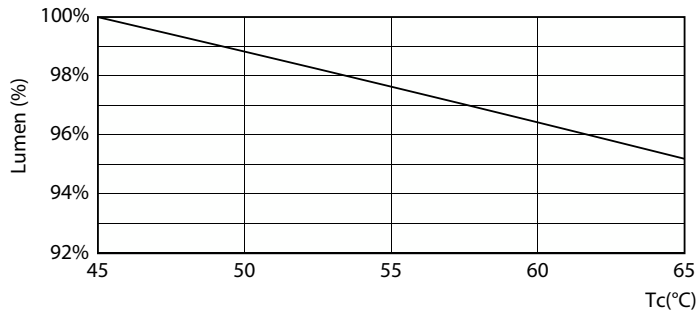

Ecofit Ledtubes T8

Lifetime

Lumen Maintenance Diagram - Ecofit LEDtube 1200mm 16W 865 T8