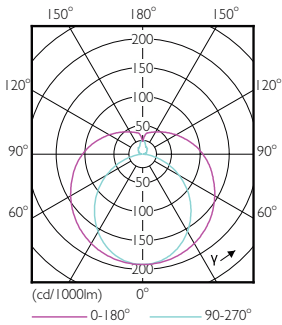

Photometric data

Light Distribution Diagram - Ecofit LEDtube 1200mm 16W 865 T8

Spectral Power Distribution Colour - Ecofit LEDtube 1200mm 16W 865 T8