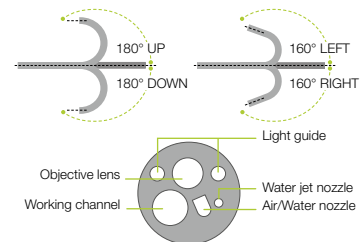

EC-720R/M, I, L ELUXEO™ Lite VIDEO COLONOSCOPE Routine Type

Field of view	170°
Observation range	2–100 mm
Bending capability	Up 180°/Down 180° Right 160°/Left 160°
Ø Distal end	12.8 mm
Ø Flexible portion	12.8 mm
Ø Working channel	3.8 mm
Working length	1,330/1,520/1,690 mm
Total length	1,630/1,820/1,990 mm

Image area, forceps entry position & water jet position