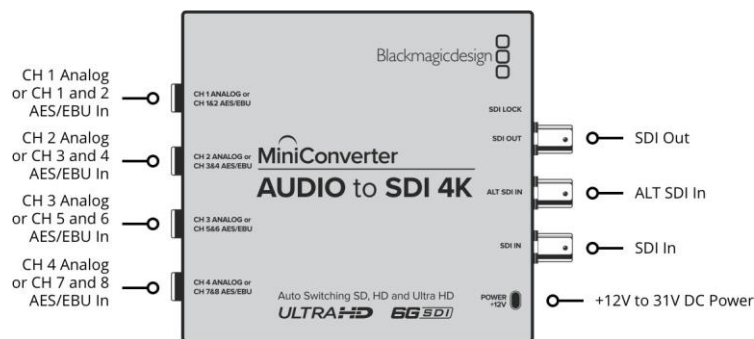

Mini Converter Audio to SDI 4K

Mini Converter Audio to SDI 4K includes everything you need to embed 4 channels of analog audio or 8 channels of AES/EBU digital audio into any SDI video connection. Now you can embed professional audio from devices such as audio mixers and analog decks into SDI video connections for use with SDI routers and decks or to add extra audio channels to video converters!

Connections

SDI Video Inputs

1 x SD, HD or 6G-SDI. 1 x ALT SDI Input for automatic switch over if main input fails.

SDI Video Outputs

1 x Embedded SDI Output.

Analog Audio Inputs

4 channels of professional balanced analog audio with standard 1/4 inch jack connections.

Digital Audio Inputs

8 channels of professional balanced digital with standard 1/4 inch jack connections.

SDI Redundant Input

Automatically switches over if main SDI input is lost.

Multi Rate Support

Auto detection SD, HD or 6G-SDI.

Updates and Configuration

Via USB 2.0 high speed. (480 Mb/s)

Reclocking

Yes