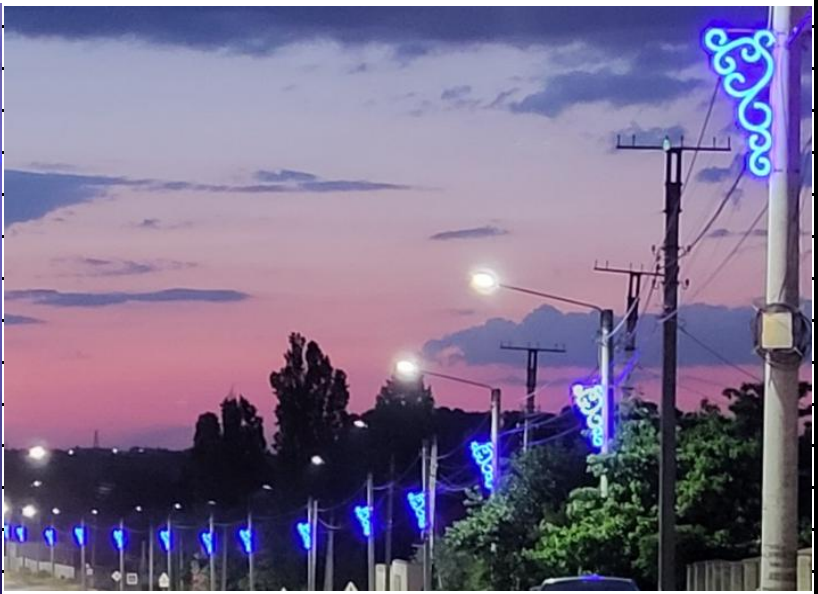

2 Figura decorativa LED Neon Flex

Ofertant - SRL Nika Art-Light
tel - 060002524