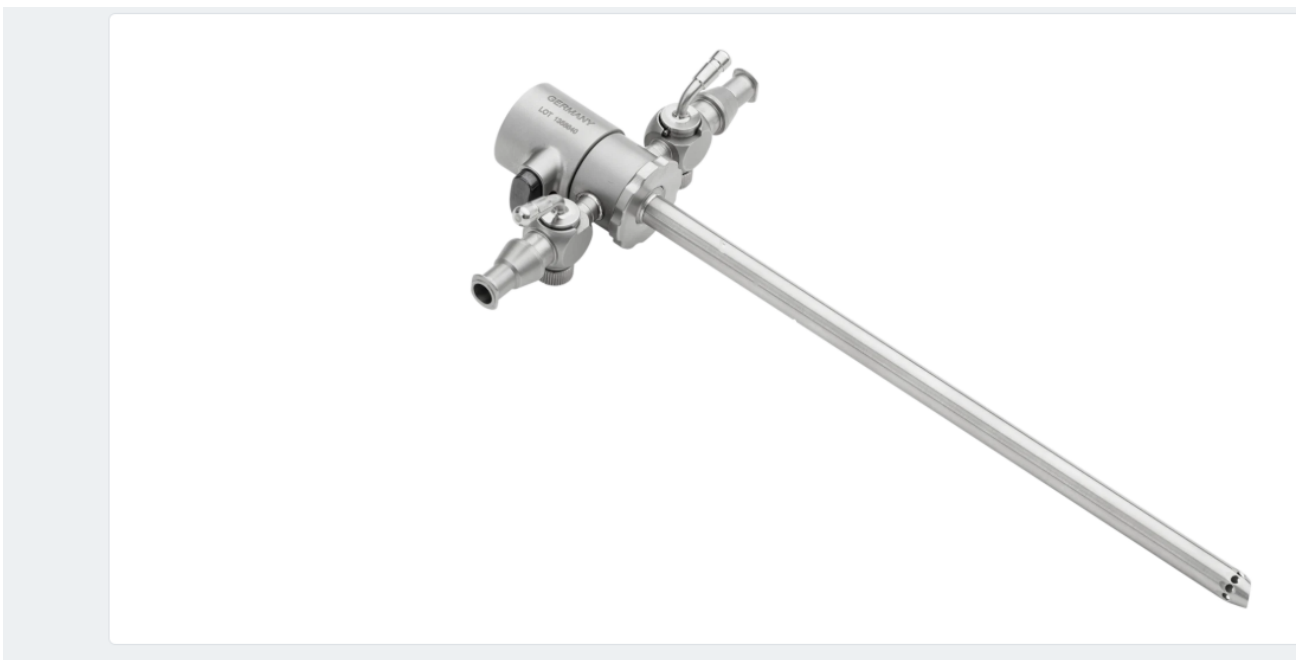

Optica telescopica

4K Arthroscope, 30°, 4 mm x 152.5 mm

AR-3350-4031

Sheath, High-Flow, Tap/Fen, 2, Stopcock for 4 mm Scope

AR-3373-4002

Conical Obturator for Tap/Fen High-Flow 4 mm Scope Sheath w/Handle

AR-3375-4001