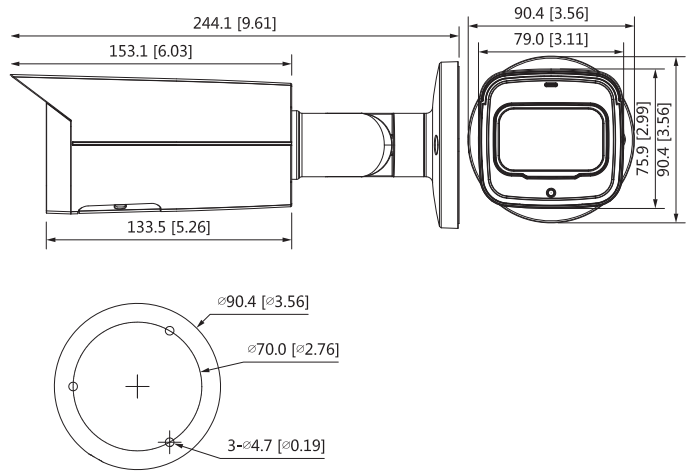

Dimensions (mm[inch])

Ordering Information

Type	Part Number	Description
4MP Camera	DH-IPC-HFW1431TP-ZS-S4	4MP Entry IR Vari-focal Bullet Network Camera,PAL
	DH-IPC-HFW1431TN-ZS-S4	4MP Entry IR Vari-focal Bullet Network Camera,NTSC
Accessories (optional)	PFA130-E	Junction Box
	PFA152-E	Pole mount
	PFM321D	12V DC 1A Power adapter
	LR1002-1ET/1EC	Single-port long reach ethernet Over coax extender
	PFM900-E	Integrated mount tester
	PFM114	TLC SD card

Accessories

Optional: