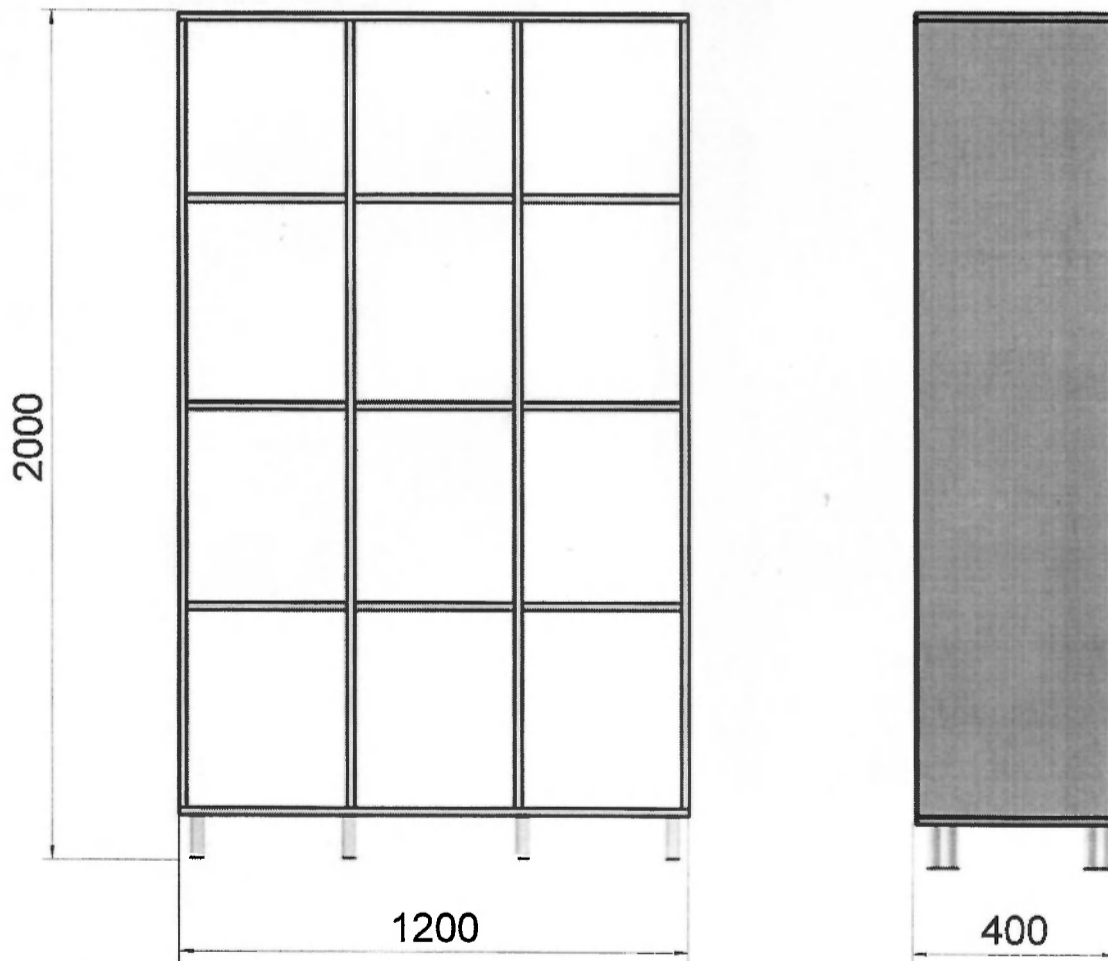

sketch no. 32

Dulap polite farmacie 2000*1200*400