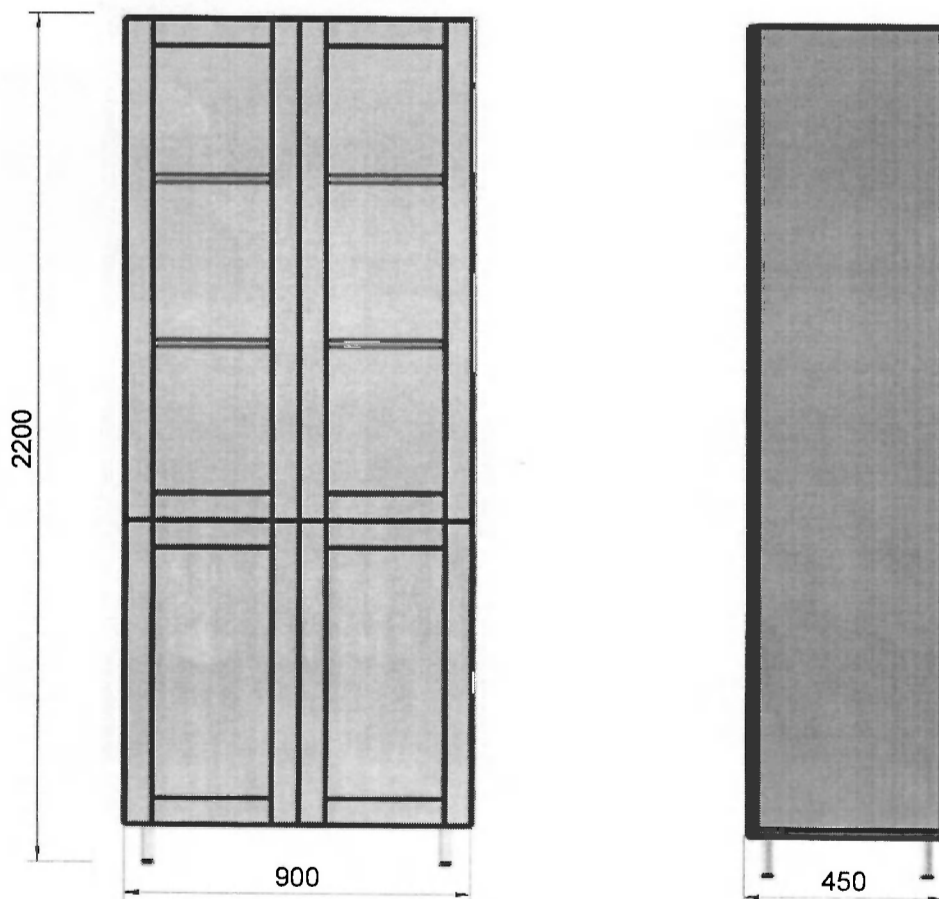

sketch 17.34

Corneliu Prepelita

34