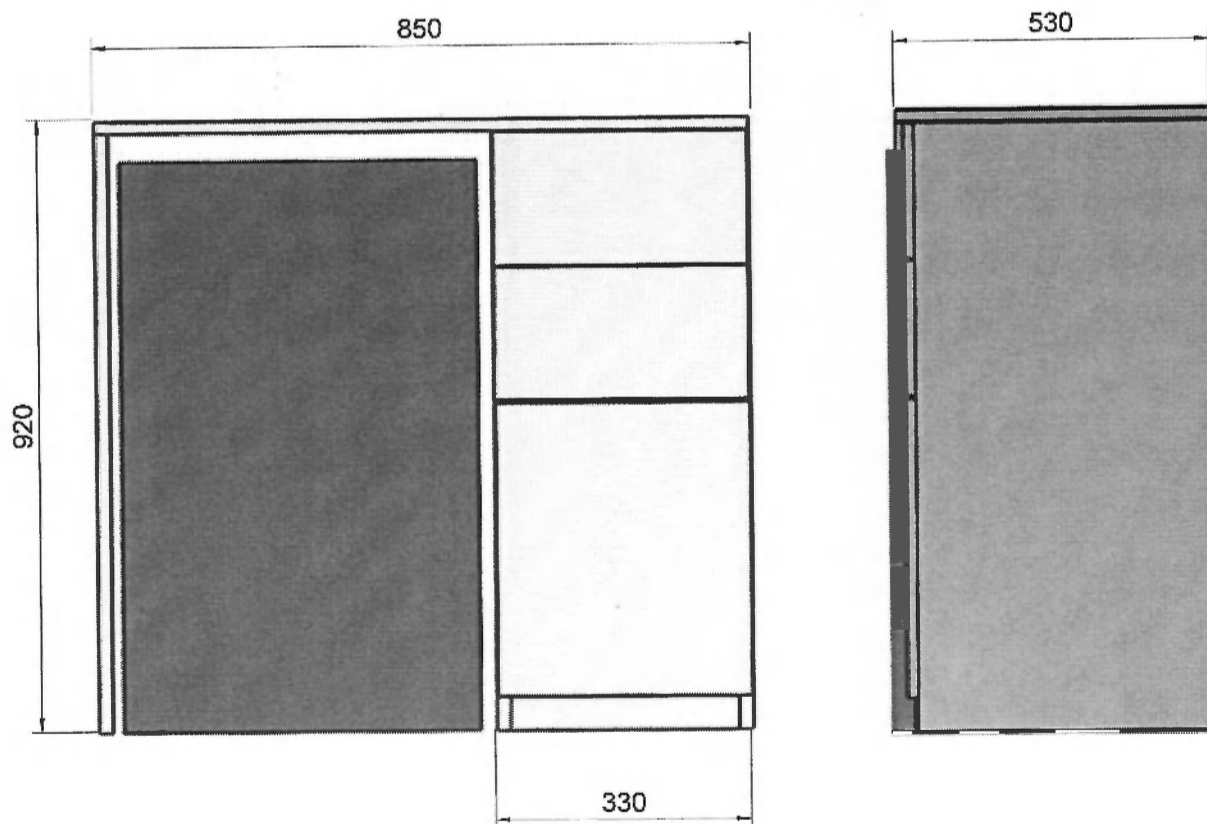

sketch no. 12

Tumba Liudmila Ivanovna 850*530*920

12