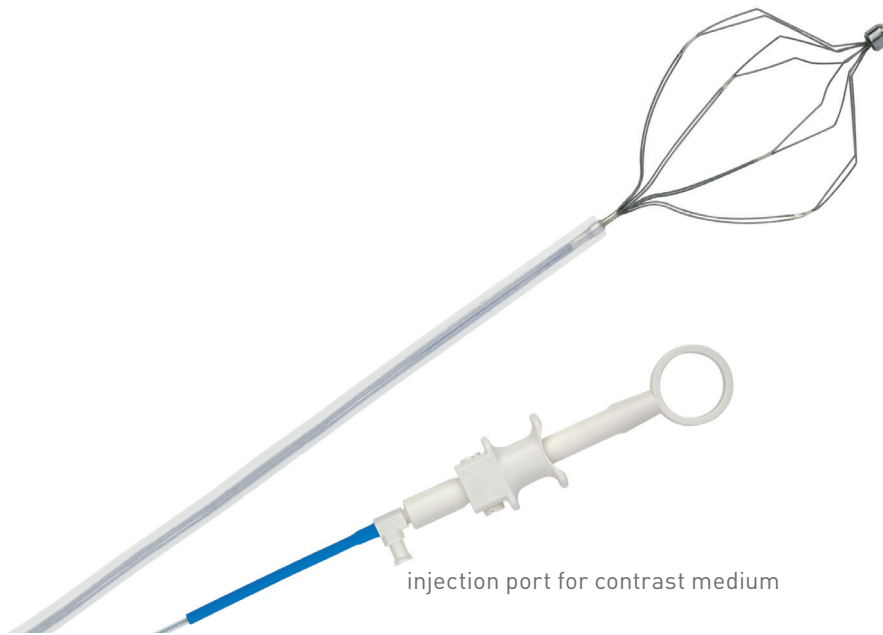

LITHOTOMY BASKET

4 to 8 wires, twisted with nozzle for contrast medium, **not** suitable for lithotripsy

2

Article no.	Basket expanded dimension		Diameter mm	Length cm
	Opening width mm	Opening length mm		
9903113609	30	45	2,6	215