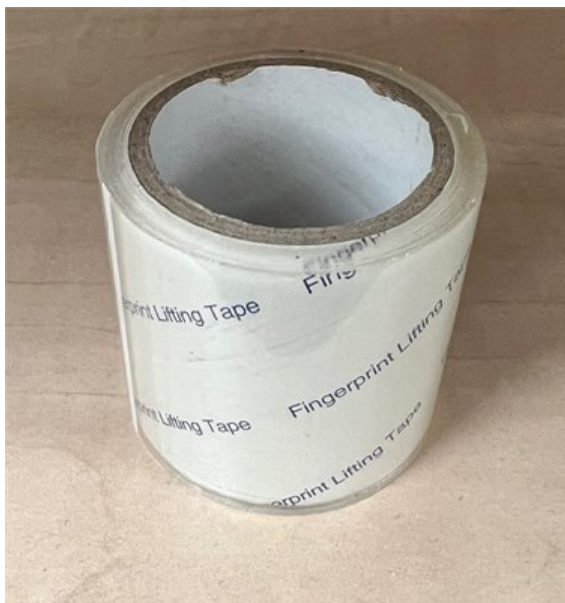

Search

Order Line: 01908 585058

- [Home](#)
- [About Us](#)
- \*\*REDUCED TO CLEAR\*\***
- [Barrier & Warning Tapes](#)
- [Brushes - Fingerprint](#)
- [Casting Materials](#)
- [Chemical Treatment](#)
- [Cleaning & Disinfection](#)
- [Drug, Blood & Explosive Identification](#)
- [Evidence Collection](#)
- [Ink & Inking Systems](#)
- [Lifting Tapes](#)
- [Magnification & Optical](#)
- [Medical, Sexual & Post Mortem](#)
- [Photographic Supplies](#)
- [Powders - Fingerprint](#)
- [Protective Clothing](#)
- [Specialist Items](#)
- [Special Items Quote](#)
- [Contact Us](#)
- [Delivery Options](#)
- [Quality Policy Statement](#)

Lifting Tapes ←

## CSI Specialist Tape - Fingerprint

Quantity:

[Add to Basket](#)

**Product Code: 96160**

CSI Specialist Tape a specially formulated fingerprint tape available in either fingerprint or palm print sizes specifically designed for the investigator.

It has excellent clarity and flexibility all at a cost that wont break the bank.

It is also used in the manufacture of our hinge lifters.

Each roll 50mm wide x 10M long.

[See more products in Lifting Tapes →](#)