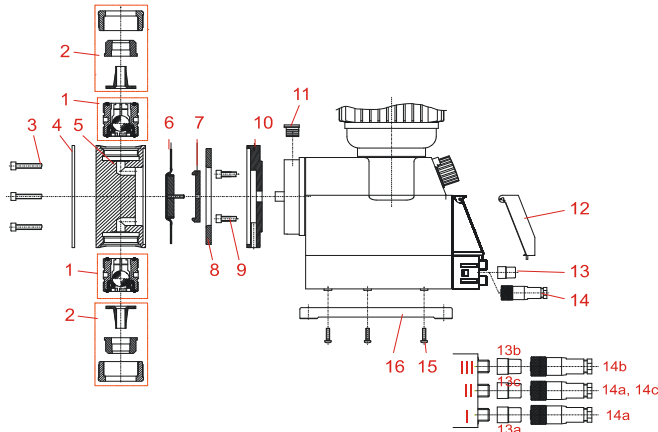

13.5 Exploded drawing / list of parts, type 00800 and 01200

Fig. 13.2 Exploded drawing / list of parts, type 00800 and 01200

Pos.	Description	type 00800 type 01200
1	Suction-/Pressure valve PP/FPM (Viton B) SDV PFPKE000 G1¼ - G1¼ - 99	W3T168547
	Suction-/Pressure valve PP/EPDM SDV PPEPKE000 G1¼ - G1¼ - 99	W3T164436
	Suction-/Pressure valve PVDF/FPM (Viton B) SDV PVFPKE000 G1¼ - G1¼ - 99	W3T164848
	Suction-/Pressure valve PVDF/EPDM SDV PVEPKE000 G1¼ - G1¼ - 99	W3T164850

Pos.	Description	type 00800	type 01200
2	Connection set, PP, G 1 ¼ i - hose 12/21 mm	W3T168531	
	Connection set, PVDF, G1¼ i - hose 12/21 mm	W3T160480	
3	Pump head screw	W3T168082	W3T168083
4	Proofing plate	W3T168084	W3T168085
5	Pump head PP	W3T160473	W3T160474
	Pump head PVDV	W3T168086	W3T168087
6	Diaphragm*	W3T168088	W3T168089
7	Support Disk	W3T168090	W3T168091
8	Intermediate disk	W3T168094	W3T168095
9	Screw	W3T168096	
10	Intermediate plate	W3T168092	W3T168093
11	Covering stopper	on request	
12	Transparent cover	W3T167966	
13a	Jumper plug empty signal input	W3T167967	
13b	Cover cap	W3T167968	
14a	Plug 4 pin (3 pin) empty signal-/pulse signal input	W3T167969	
14b	Plug 4 pin, special version, empty signal-/pulse signal output	W3T167970	
14c	Plug 5 pin, current signal-/pulse signal input	W3T167971	
15	Screw, B40 x 16	on request	
16	Mounting plate	W3T168059	

13.6 Wearing part set – type 00800 und 01200

<u>Consisting of (each 1 piece):</u>	Description - Wearing part set	Article no.
<ul style="list-style-type: none"> Suction valve (Pos. 1) Pressure valve (Pos. 1) Connection set for hose 12/21 mm (Pos. 2) Diaphragm (Pos. 6) Support Disk (Pos. 7) 	00800 PFPKE	W3T164344
	01200 PFPKE	W3T164345
	00800 PPEPKE	W3T164349
	01200 PPEPKE	W3T164350
	00800 PVFPKE	on request
	01200 PVFPKE	on request
	00800 PVEPKE	on request
	01200 PVEPKE	on request