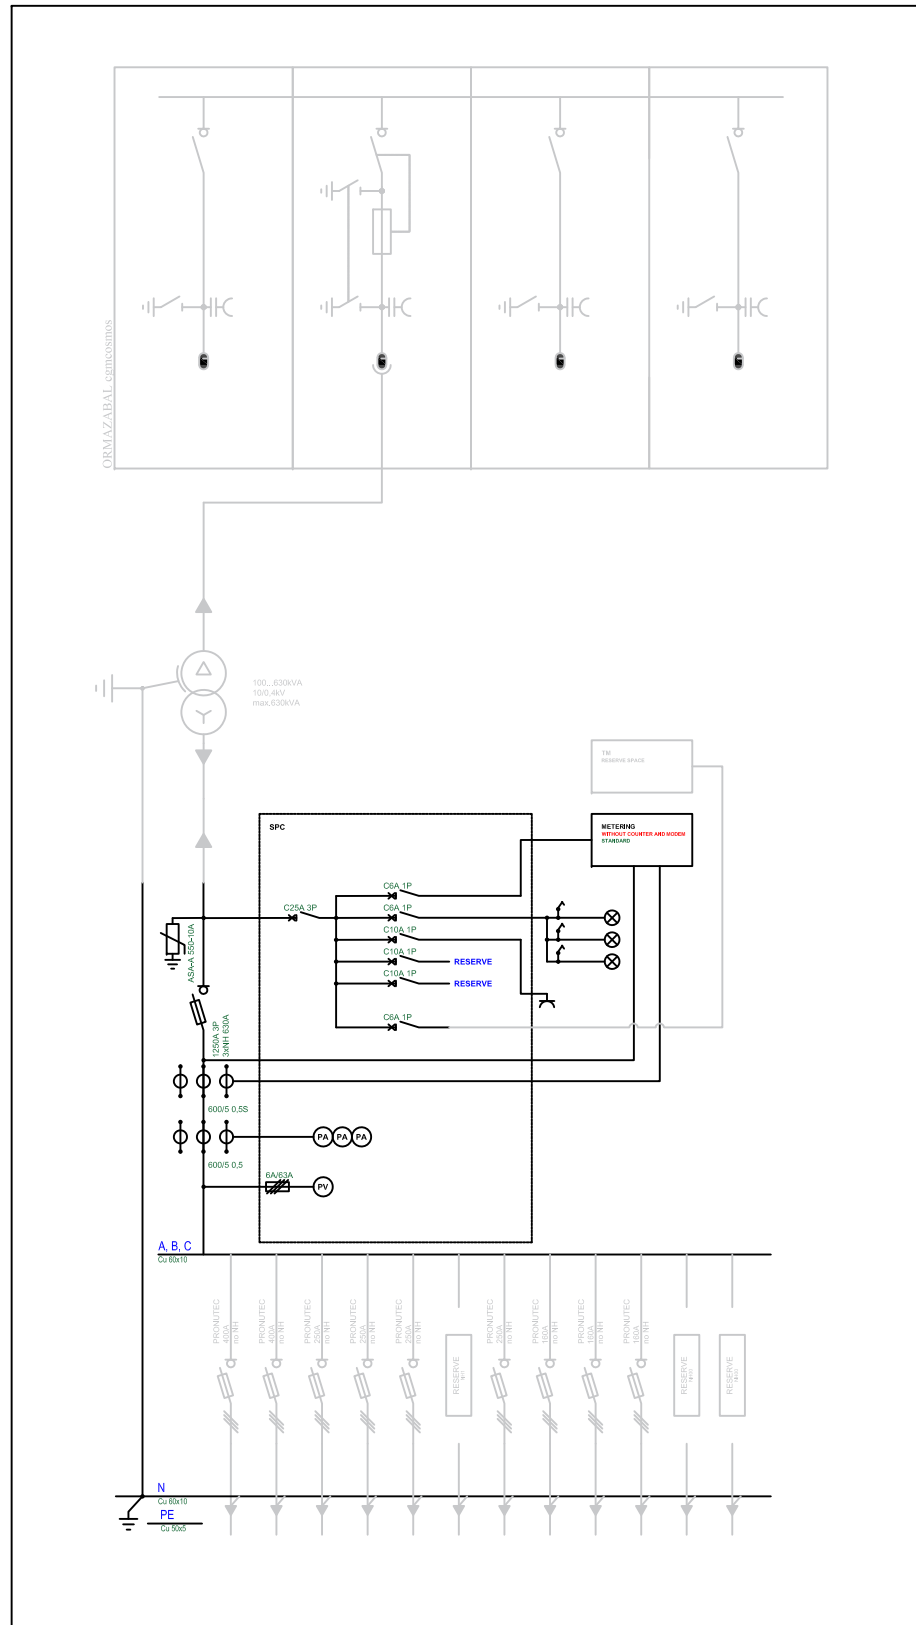

Schema de interconectare e-RTU2020-4S cu celule CGM Cosmos

	Contract No 15007	Executed	Date	I checked	Date
		Document type		Document status	
		Object		Name	
		PT211BL20			
		M	1:1	Date of dispatch	Letter
		Format	A3		