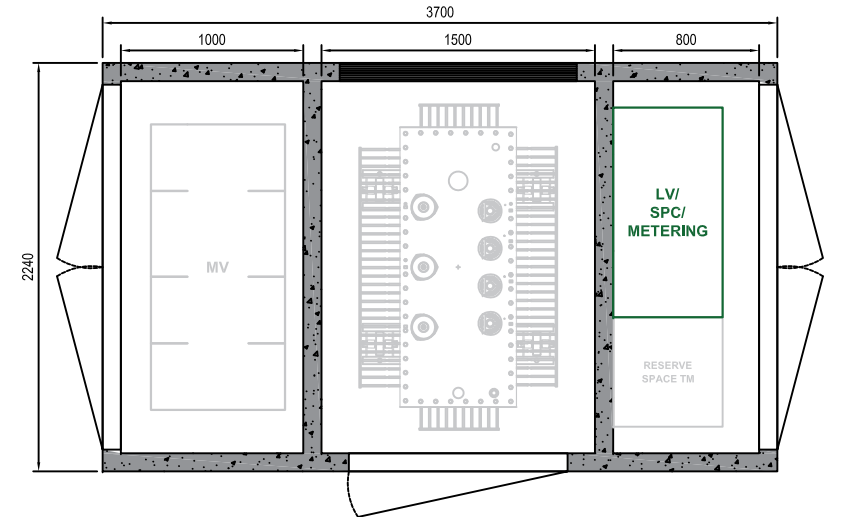

Schema de interconectare e-RTU2020-4S cu celule CGM Cosmos

	Contract No 15007	Executed	Date	I checked	Date
		Document type		Document status	
		Object		Name	
		PT211BL20			
		M	1:1	Date of dispatch	Letter
		Format	A3		