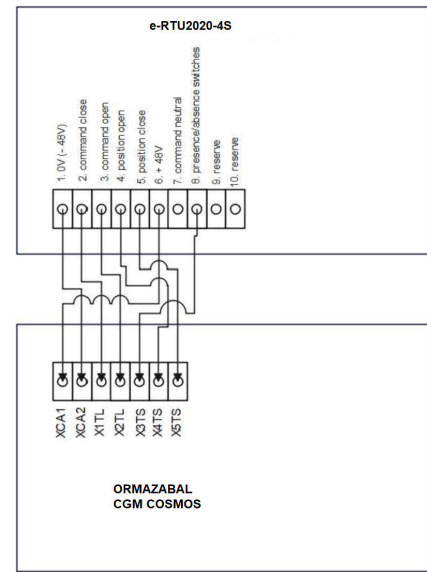

Schema de interconectare e-RTU2020-4S cu celule CGM Cosmos

	Contract No 15007	Executed	Date	I checked	Date
		Document type		Document status	
		Object		Name	
		PT211BL20			
		M	1:1	Date of dispatch	Letter
		Format	A3		