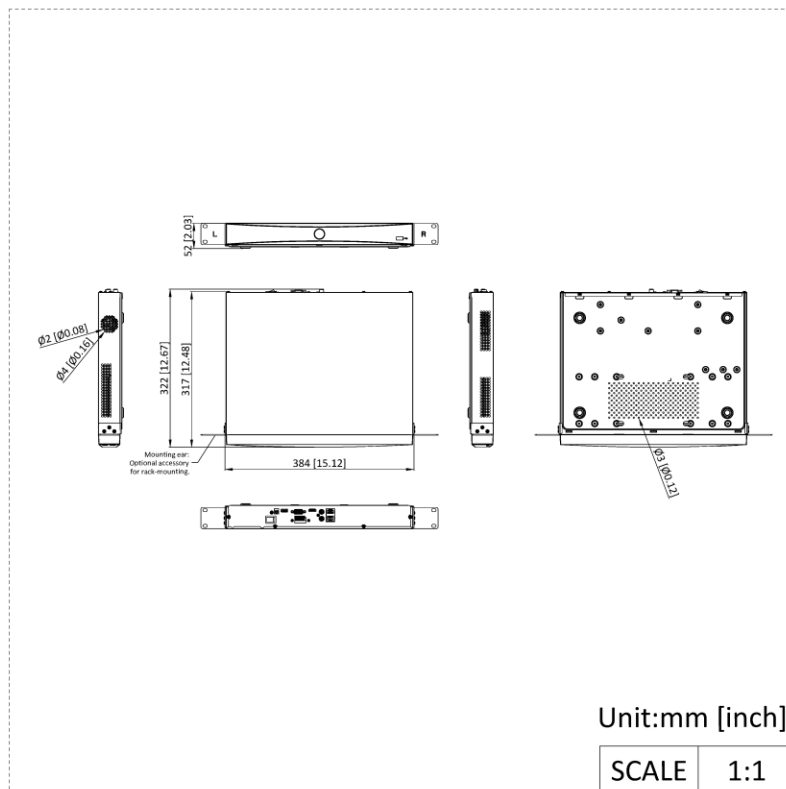

DS-7632NXI-K2(E)/2Lan

Number	Description	Number	Description
1	LAN network interface	7	VGA interface
2	Audio out	8	USB interface
3	Audio in	9	12VDC power supply
4	HDMI interface	10	GND
5	Alarm in	11	Power Button
6	Alarm out		

Available Model

DS-7632NXI-K2(E)

Dimension

See Far, Go Further

www.hikvision.com
support@hikvision.com