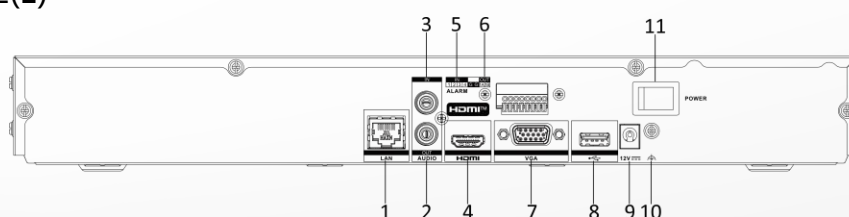

Physical Interface

DS-7632NXI-K2(E)

Number	Description	Number	Description
1	LAN network interface	7	VGA interface