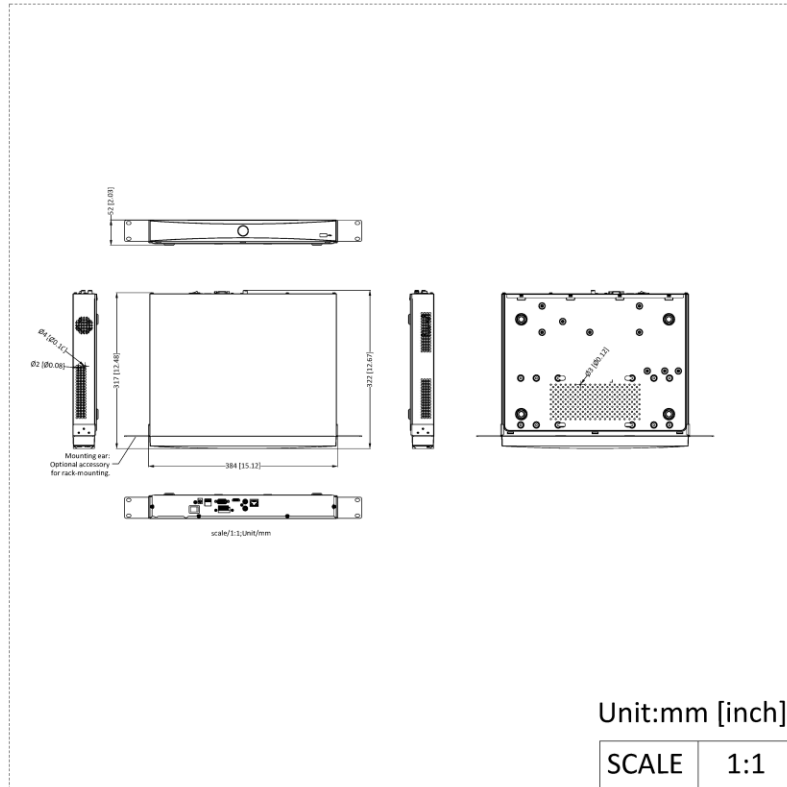

DS-7632NXI-K2(E)/2Lan

Number	Description	Number	Description
1	LAN network interface	7	VGA interface
2	Audio out	8	USB interface
3	Audio in	9	12VDC power supply
4	HDMI interface	10	GND
5	Alarm in	11	Power Button
6	Alarm out		

Available Model

DS-7632NXI-K2(E)

Dimension

See Far, Go Further

www.hikvision.com
support@hikvision.com