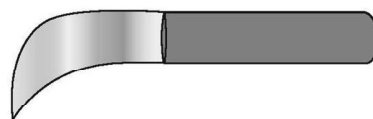

Slicing Knife

For brain or organ,
solid forged stainless steel,
22mm blade

Code	Description
DDP-PM/118	Blade length 254mm
DDP-PM/119	Blade length 152mm

Brain Knife

Solid forged stainless steel
handle, 25mm blade

Code	Description
DDP-PM/120	Blade length 254mm
DDP-PM/121	Blade length 314mm
DDP-PM/122	Blade length 254mm, 30mm blade

Organ Knife

Solid forged stainless steel,
old style, 25mm blade

Code	Description
DDP-PM/123	Blade length 254mm
DDP-PM/124	Blade length 314mm

Organ Knife and Saw

Solid forged stainless steel, 22mm blade

Code	Description
DDP-PM/125	Blade length 255mm

Organ Knife

Code	Description
DDP-PM/126	Blade length 150mm, 22mm blade

Bistoury Knife

Probe end, curved, 70mm blade

Code	Description
DDP-PM/127	176mm long

Rib Knife

Code
DDP-PM/128