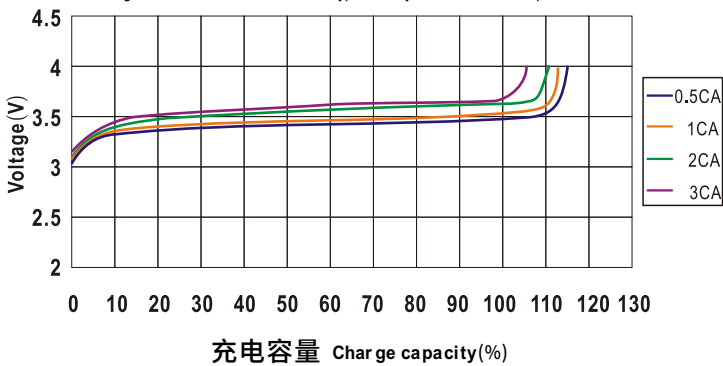

常温下LYP类电池的充电特性曲线

Charge characteristic curve of LYP type battery under normal temperature