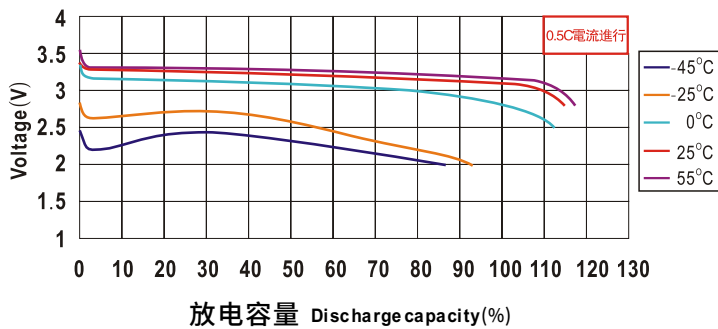

TSWB-LYP100AHA-B型电池的充放电特性

TSWB-LYP100AHA-B CHARGE&DISCHARGE CHART

不同环境温度下LYP类电池的放电特性曲线

Discharge characteristic curve of LYP type battery under different ambient temperature