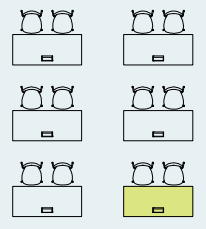

white board

size chart

rectangular meeting desk
L 140 / 160

H 73
W 70

V shaped meeting desk
L 160

quarter rounded meeting desk
W 70 L 184

H 73

half circled meeting desk
W 185 L 140

trolley
W 50 L 82 H 100

projector vehicle
W 56 L 50 H 85

lectern
W 57 L 70 H 116

white board
W 57 L 160 / 180 H 180

color options - desk - lectern

melamine (top)

white

grey