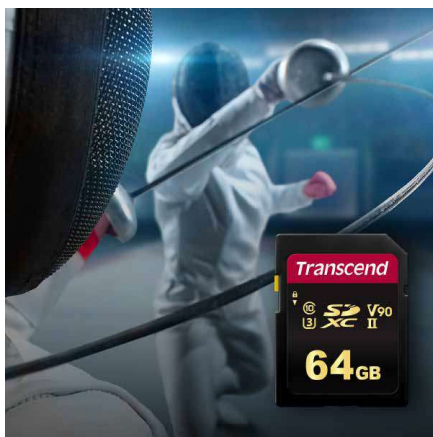

SD Cards SDXC/SDHC 700S

Transcend's SDXC/SDHC 700S memory cards provide the performance and capacity necessary to harness the full power of your UHS-II compliant DSLR cameras and camcorders. With the incredible transfer speeds, the cards allow professional outdoor photographers and videographers to capture flawless RAW images, and record ultra-high quality 8K videos.

The professional's choice

Transcend's SDXC/SDHC 700S memory cards are ideal for use with advanced camcorders and DSLR cameras, offering professional photographers and videographers impressive transfer rates for post-production and top-quality video recording without dropping frames.