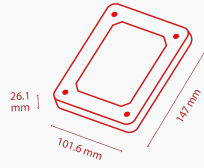

Product Specifications

Basic Specifications

Form factor	3.5-inch
Interface	SATA 6.0 Gbit/s)
Advanced Format (AF)	Yes
RoHS compatible	Yes
Halogen Free	Yes
Shock Sensor	Yes
Recording Technology	CMR (500GB- 3TB): HDWD130EZSTA, HDWD130UZSVA, HDWD120EZSTA, HDWD120UZSVA, HDWD110EZSTA, HDWD110UZSVA HDWD105UZSVA, SMR (2 TB-6 TB): HDWD260UZSVA, HDWD240UZSVA, HDWD220UZSVA, HDWD320UZSVA, HDWD260EZSTA, HDWD240EZSTA, HDWD220EZSTA, HDWD320EZSTA

Performance

Rotational speed	5,400 rpm (2TB - 6 TB SMR) 7,200 rpm (500 GB - 3 TB CMR, 2 TB SMR HDWD320)
Buffer size	256 MB (2 TB SMR HDWD320), 128 MB (2TB - 6 TB SMR), 64 MB (500 GB - 3 TB CMR)
Native Command Queuing (NCQ)	supported

Reliability

Unrecoverable error rate	1 per 10E14 bits read
Load / Unload Cycle	600.000 (2TB - 6 TB SMR), 300.000 (500 GB - 3 TB CMR)

Power Management

Supply voltage	5VDC (±5%) / 12VDC (±10%)
Consumption – Read/Write	4.46 W typ. (6 TB), 4.11 W typ. (4 TB), 7.3 W typ (3 TB), 5.21 W typ. (2 TB SMR HDWD320), 4.14 W typ. (2 TB SMR), 7.3 / 6.7 W typ. (2 TB CMR), 6.40 W typ. (500 GB, 1 TB)

Box Content

Box Content	3.5-inch internal HDD - P300 Desktop PC Hard Drive

Physical

Weight (approx.)	680 g max. (6 TB, 3 TB, 2TB CMR), 650 g max. (4 TB), 440 g max. (2 TB SMR) 450 g max. (500 GB, 1 TB, 2 TB SMR HDWD320)
Dimensions	147 (L) x 101.85 (W) x 26.1 (H) mm

Environmental

Acoustics (idle mode)	24 dB typ. (6 TB), 22 dB typ. (4 TB), 27 dB typ. (2 TB CMR, 3 TB), 21 dB typ. (2 TB SMR), 25 dB typ. (500 GB, 1 TB, 2 TB SMR HDWD320)
Shock (non-operating)	300 G (2 ms half sine) (2 TB CMR, 3 TB, 6 TB) 350 G (2 ms half sine) (500 GB, 1 TB, 2TB SMR, 4 TB, 2 TB SMR HDWD320)
Shock (operating)	70 G / 2 ms duration
Vibration (non-operating)	1.04 G (2 - 200 Hz) (500 GB - 3 TB CMR) 3.0 G (5 - 500Hz) (2 TB - 6 TB SMR, 2 TB SMR HDWD320)
Vibration (operating)	0.50 G (5 - 350 Hz) (2TB - 6 TB SMR, 2 TB SMR HDWD320), 0.67 G (5 - 500 Hz) (500 GB - 3 TB CMR)
Temperature (operating / non-operating)	0 - 60° C / -40 - 65 °C (2TB - 6 TB SMR, 2 TB SMR HDWD320), 0 - 60° C / -40 - 70 °C (500 GB - 3 TB CMR)