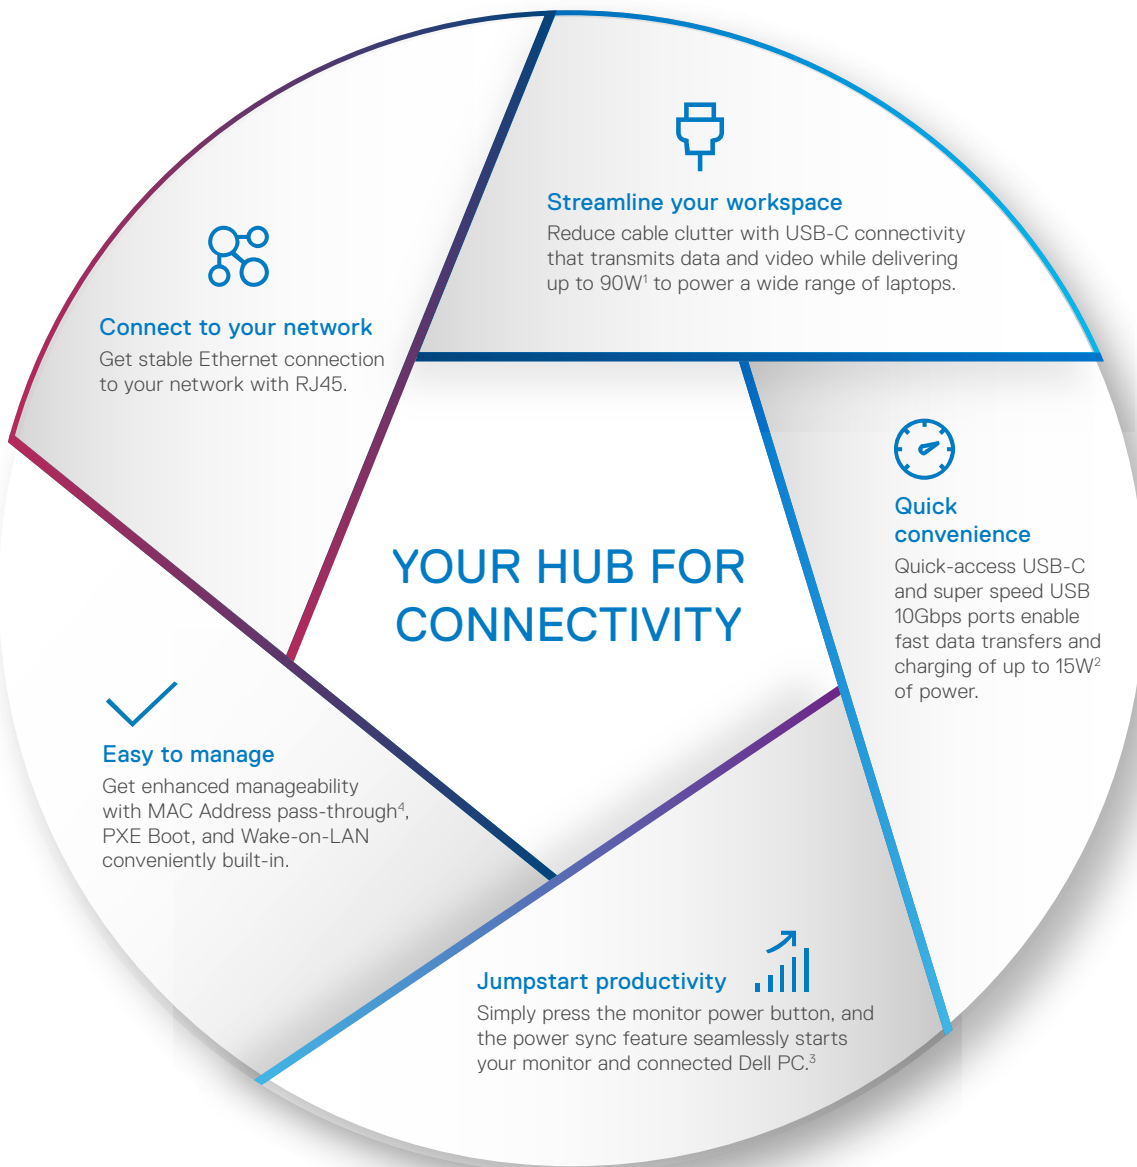

U2723QE, U3223QE

Connectivity that drives productivity

These USB-C Hub monitors offer extensive connectivity options including USB-C (up to 90W power delivery), RJ45 for wired Ethernet access, super speed USB for fast data transfers, and more.