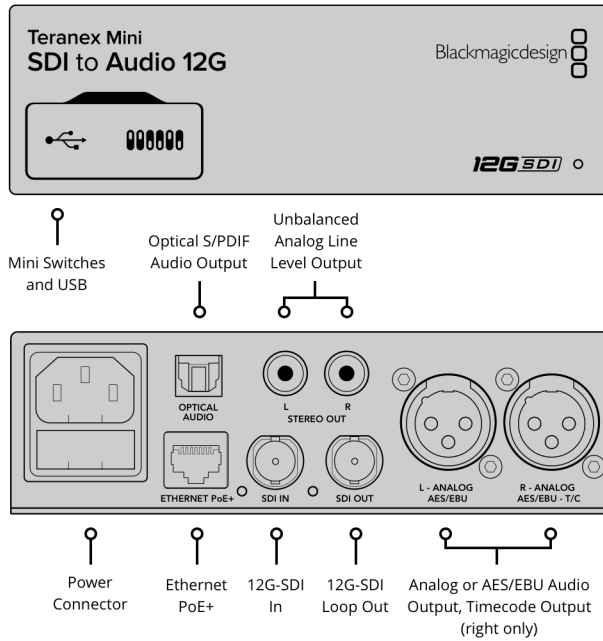

Standards

SD Video Standards

525i59.94 NTSC, 625i50 PAL

HD Video Standards

720p50, 720p59.94, 720p60
1080i50, 1080i59.94, 1080i60
1080p23.98, 1080p24, 1080p25,
1080p29.97, 1080p30, 1080p50,
1080p59.94, 1080p60
1080PsF23.98, 1080PsF24,
1080PsF25, 1080PsF29.97, 1080PsF30

2K Video Standards

2Kp23.98 DCI, 2Kp24 DCI, 2Kp25 DCI
2KPsF23.98 DCI, 2KPsF24 DCI,
2KPsF25 DCI

Ultra HD Video Standards

2160p23.98, 2160p24, 2160p25,
2160p29.97, 2160p30, 2160p50,
2160p59.94, 2160p60

4K Video Standards

4Kp23.98 DCI, 4Kp24 DCI, 4Kp25 DCI

SDI Compliance

SMPTE 259M, SMPTE 292M,
SMPTE 296M, SMPTE 372M,
SMPTE 424M, SMPTE 425M
level A and B, SMPTE 2081-1,
SMPTE 2081-10, SMPTE 2082-1 and
SMPTE 2082-10

SDI Video Rates

SDI video connections are auto switching between standard definition SDI, high definition level A and level B 3G-SDI, 6G-SDI, and 12G-SDI.

SDI Video Sampling

4:2:2 and 4:4:4.

SDI Audio Sampling

Television standard sample rate of 48 kHz and 24-bit.

SDI Color Precision

YUV 4:2:2 and RGB 4:4:4 in HD, 2K and 4K.

SDI Color Space

REC 601, REC 709

Software

Software Control

Mac™ and Windows™ software upgrade via USB and Ethernet.

Internal Software Upgrade

Via included updater application.