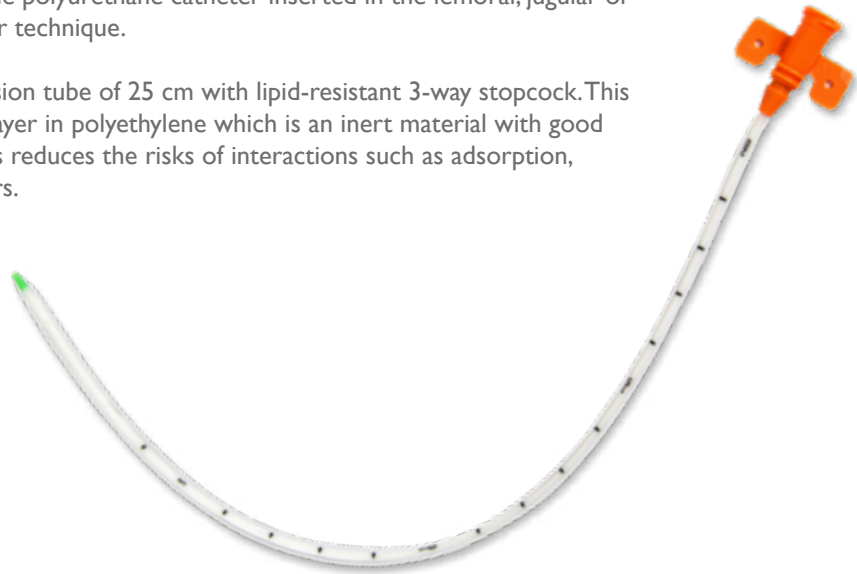

# leadercath 2 - PUR

## Single lumen catheter leadercath

leadercath 2 is a totally radiopaque polyurethane catheter inserted in the femoral, jugular or subclavian veins using the Seldinger technique.

The catheter consists of an extension tube of 25 cm with lipid-resistant 3-way stopcock. This extension tube features an inner layer in polyethylene which is an inert material with good compatibility with most drugs. This reduces the risks of interactions such as adsorption, absorption, migration of plasticizers.

Guidewire: Stainless Steel