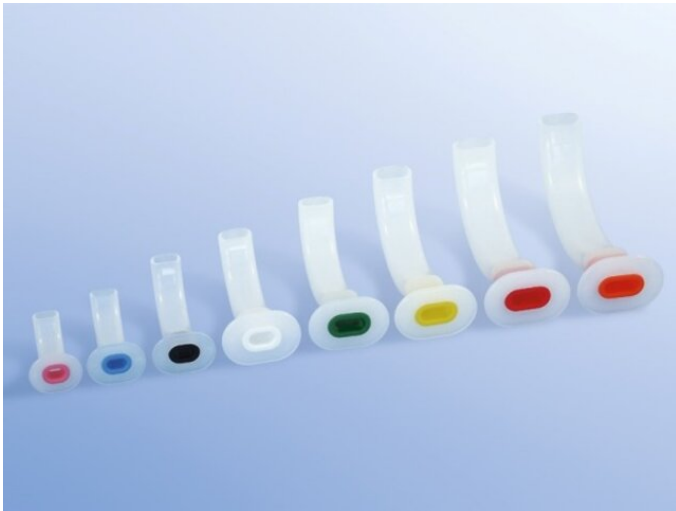

Sales only to commercial customers. No sales to consumers within the meaning of §13 BGB.

Zoom in

Guedel Airway sterile

Guedel Tubes, semi-transparent with colour code and bite shield.

Sterile: Yes

Country availability: Please note: not all products are available in all countries. Feel free to contact our international sales team about any questions relating to our sales and services.
Jutta Dorenberg
Director International Sales
Tel.: +49 2236 3913 - 405
eMail:
jutta.dorenberg@dahlhausen.de

Article no.	Size	Colour	minimal quantity	
7389000000	000	Pink	25	
7390000000	00	Blue	25	
7390000010	0	Black	25	
7390000100	1	White	25	
7390000200	2	Green	25	
7390000300	3	Yellow	25	
7390000400	4	Red	25	
7390000500	5	Orange	25