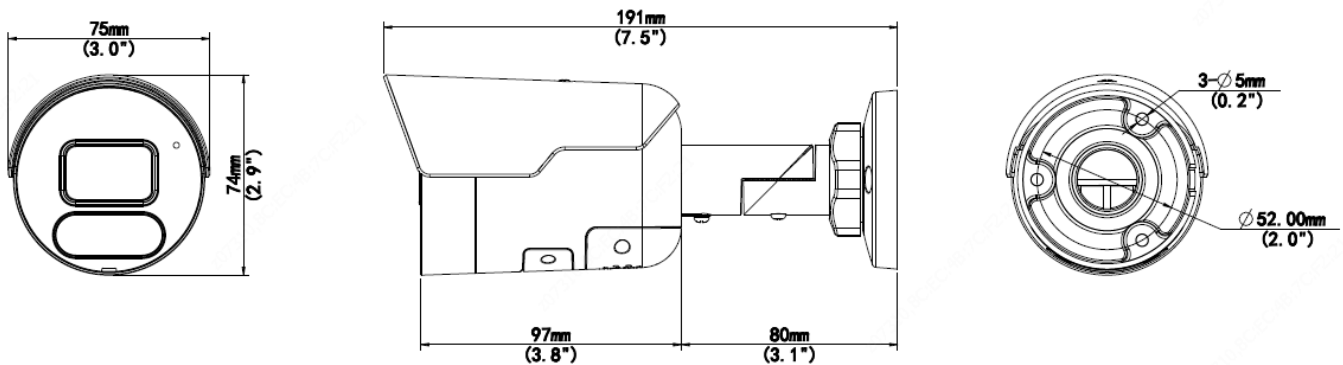

## Key Features

- High quality image with 5MP, 1/2.7"CMOS sensor
- 5MP (2880\*1620)@ 30/25fps; 4MP (2560\*1440)@ 30/25fps; 3MP (2304\*1296) @30/25fps; 2MP (1920\*1080) @30/25fps
- Ultra 265, H.265, H.264, MJPEG
- Smart intrusion prevention, include cross line, intrusion, enter area, leave area detection
- Based on target classification, smart intrusion prevention significantly reduce false alarm caused by leaves, birds and lights etc., accurately focus on human and, motor vehicle and non-motor vehicle
- Supports sound and light alarm linkage. When Smart intrusion prevention is triggered , the camera links sound alarm and light linkage.
- 120dB true WDR technology enables clear image in strong light scene
- Support 9:16 Corridor Mode
- Built-in Mic and Speaker
- Smart IR, up to 30m (98ft) IR distance
- Supports 256 G Micro SD card
- IP67 protection
- Support PoE power supply

Safety	CE LVD (EN 62368-1:2014+A11:2017) CB (IEC 62368-1:2014) UL (UL 62368-1, 2nd Ed., Issue Date: 2014-12-01)
Environment	CE-RoHS (2011/65/EU;(EU)2015/863); WEEE (2012/19/EU); Reach (Regulation (EC) No 1907/2006)
Protection	IP67 (IEC 60529:1989+AMD1:1999+AMD2:2013)
<b>General</b>	
Power	DC 12V±25%, PoE (IEEE 802.3af)
	Power consumption: Max 11.5W
Power Interface	∅ 5.5mm coaxial power plug
Dimensions (L × W × H)	191× 75 × 74mm (7.5" × 3.0" × 2.9")
Weight	0.50kg (1.10lb)
Material	Metal
Working Environment	-30°C ~ 60°C (-22°F ~ 140°F), Humidity: ≤95% RH (non-condensing)
Storage Environment	-30°C ~ 60°C (-22°F ~ 140°F), Humidity: ≤95% RH (non-condensing)
Surge Protection	4KV
Reset Button	Support

## Dimensions